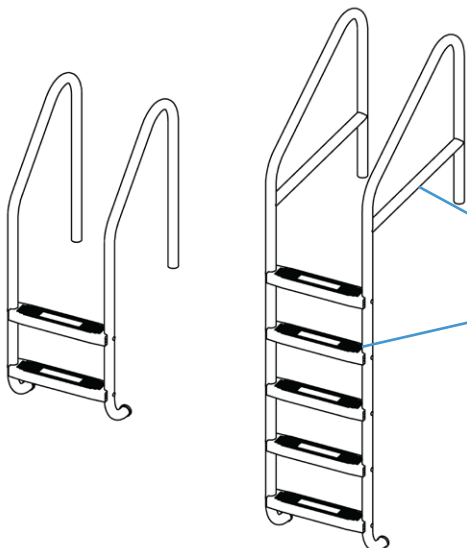

TRUPRO - POOL LADDERS

DESCRIPTION:

- Constructed from corrosion-resistant stainless steel for long-lasting durability.
- Marine-grade stainless option available for saltwater or heavily chlorinated pools.
- Designed for safe and stable pool entry in both commercial and residential settings.
- Requires only two wedge anchors for secure installation.
- Meets U.S. ADA Standards for Accessible Design when installed with specified anchors.
- Polished stainless finish offers a sleek, modern look and easy cleaning.
- Sold individually. Anchors and escutcheons sold separately.

ADDITIONAL OPTIONS:

- Cross-braced and un-braced ladder versions.
- Available with 2 to 5 treads.
- Multiple tread styles available.
- Custom configurations available upon request.

Standard Pool Ladder (2 Tread, 20" ABS)