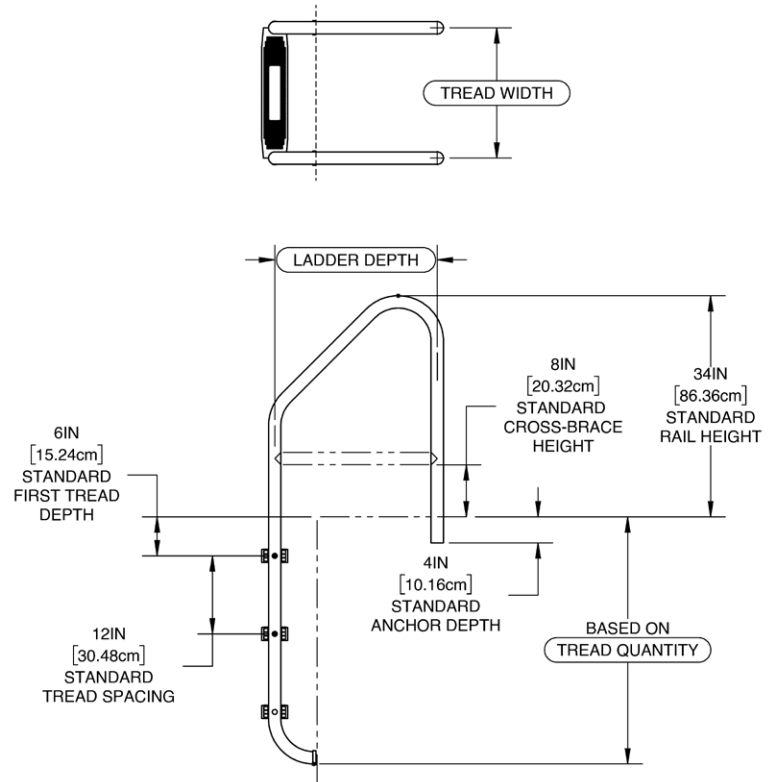

TRUPRO - POOL LADDERS

DESCRIPTION:

- Constructed from corrosion-resistant stainless steel for long-lasting durability.
- Marine-grade stainless option available for saltwater or heavily chlorinated pools.
- Designed for safe and stable pool entry in both commercial and residential settings.
- Requires only two wedge anchors for secure installation.
- Meets U.S. ADA Standards for Accessible Design when installed with specified anchors.
- Polished stainless finish offers a sleek, modern look and easy cleaning.
- Sold individually. Anchors and escutcheons sold separately.

ADDITIONAL OPTIONS:

- Cross-braced and un-braced ladder versions.
- Available with 2 to 5 treads.
- Multiple tread styles available.
- Custom configurations available upon request.

Standard Pool Ladder (2 Tread, 20" ABS)