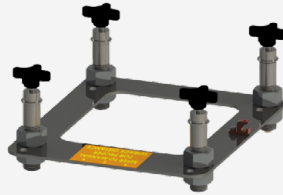

This non-rotating lift glides you to your destination in a single out-and-down motion. Thoughtfully built with stainless steel durability and seamless application, the Ranger 2 brings you the dependability and security you can expect from all Aqua Creek products without the bulk of other larger lifts. With its smaller footprint and field reversible design, it's easy to see why the Ranger 2 is such a popular solution for any pool's access needs. Complete with flip-up arm rests and the best warranty in the industry, you also have the freedom to customize your lift in a variety of color options!

RANGER 2

APPLICATIONS:

This lift works on in-ground pools and spas. To see if the Ranger 2 works on your pool, visit our website and download the application guide, or contact our friendly sales team. This lift can also be anchored to pool decks made of concrete, pavers and even wood. Choose the appropriate anchor system for your needs. Anchors sold separately.

Standard Anchor

Standard w/Quick Attach Knobs

Paver Anchor

Wood Deck Anchor

For access to CADs, Revit drawings and more visit our Partner Login page on our website and become an Aqua Creek partner.

OPTIONS/ACCESSORIES: