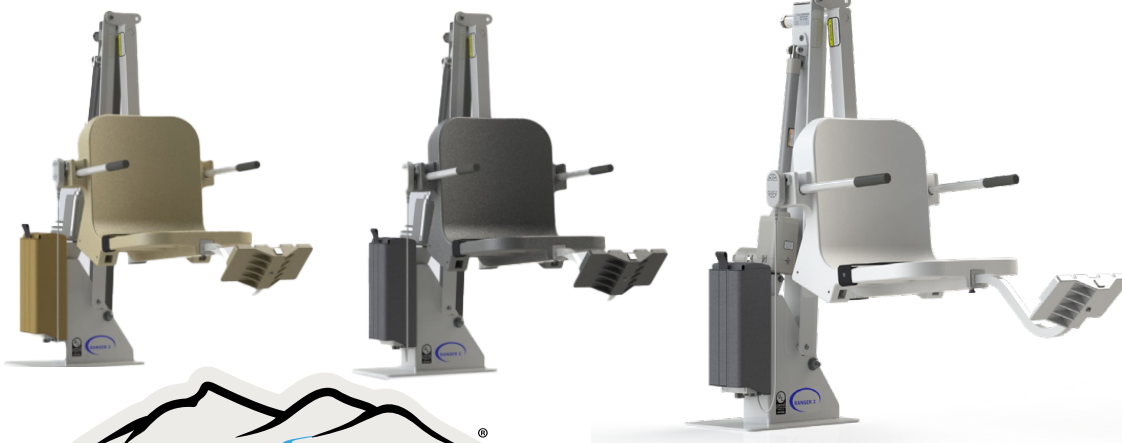

This non-rotating lift glides you to your destination in a single out-and-down motion. Thoughtfully built with stainless steel durability and seamless application, the Ranger 2 brings you the dependability and security you can expect from all Aqua Creek products without the bulk of other larger lifts. With its smaller footprint and field reversible design, it's easy to see why the Ranger 2 is such a popular solution for any pool's access needs. Complete with flip-up arm rests and the best warranty in the industry, you also have the freedom to customize your lift in a variety of color options!

*Color and material options available

**Transport cart not usable with semi recessed anchor

PREMIUM COVER

SOLAR CHARGER

Accessorize your lift with a cover to keep it looking like new and a solar charging station for an environmentally friendly power option.