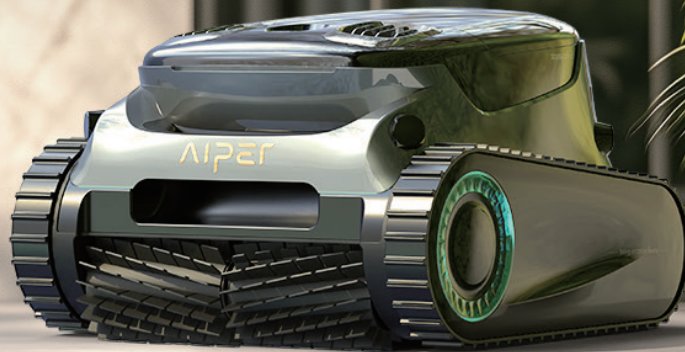

Aiper Scuba P1 Pro

Live Life Sideways

Cleaning Coverage:

Floor

Wall & Waterline

Horizontal Waterline

What's Included

1 x Aiper Scuba P1 Pro

1 x DC Charger

1 x Retrieval Hook

1 x User Manual

Charging Dock

Optional Accessories

Aiper Scuba P1 Pro

Live Life Sideways

Maximum Cleaning Area	200 m ² (2 150 sq. ft)
Suction Power	22 740 LPH (6 000 GPH)
Battery Life	180 Minutes
Charging Time	4 Hours
Filtration Level	Fine Filter Basket – For everyday debris MicroMesh™ Ultra-Fine Filter (3µm) – For finer particles

WavePath™ 2.0 Smart Navigation

Equipped with WavePath™ 2.0, the Scuba P1 Pro intelligently maps its position, optimizing cleaning paths for maximum efficiency and thorough coverage of all pool surfaces.

The Replaceable MicroMesh™ Ultra-fine Filter

The Replaceable MicroMesh™ Ultra-fine filter captures even the finest debris, including sand and dust, ensuring a pristine pool while preventing clogs and maintaining peak cleaning efficiency—season after season.