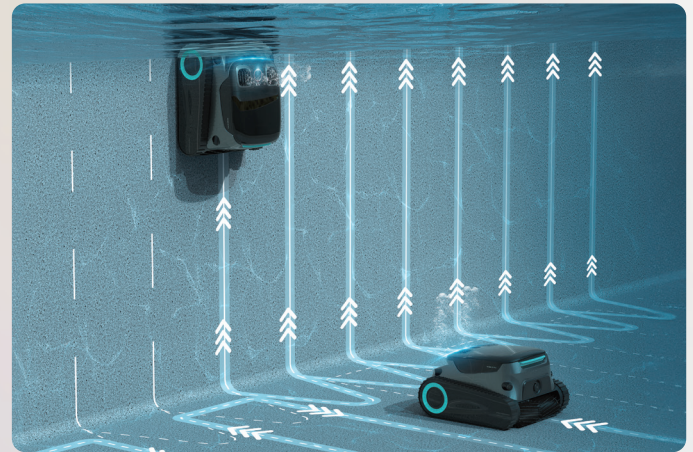

1 x DC Charger

1 x Retrieval Hook

1 x User Manual

Charging Dock

Optional Accessories

Aiper Scuba P1 Pro

Live Life Sideways

Maximum Cleaning Area	200 m ² (2 150 sq. ft)
Suction Power	22 740 LPH (6 000 GPH)
Battery Life	180 Minutes
Charging Time	4 Hours
Filtration Level	Fine Filter Basket – For everyday debris MicroMesh™ Ultra-Fine Filter (3µm) – For finer particles

WaveLine™ Horizontal Waterline Cleaning

The industry's first horizontal waterline cleaning technology enables 60-second lateral movement, effectively removing stubborn buildup like sunscreen and oils. This ensures a spotless waterline, even in hard-to-reach areas.

WavePath™ 2.0 Smart Navigation

Equipped with WavePath™ 2.0, the Scuba P1 Pro intelligently maps its position, optimizing cleaning paths for maximum efficiency and thorough coverage of all pool surfaces.

The Replaceable MicroMesh™ Ultra-fine Filter

The Replaceable MicroMesh™ Ultra-fine filter captures even the finest debris, including sand and dust, ensuring a pristine pool while preventing clogs and maintaining peak cleaning efficiency—season after season.