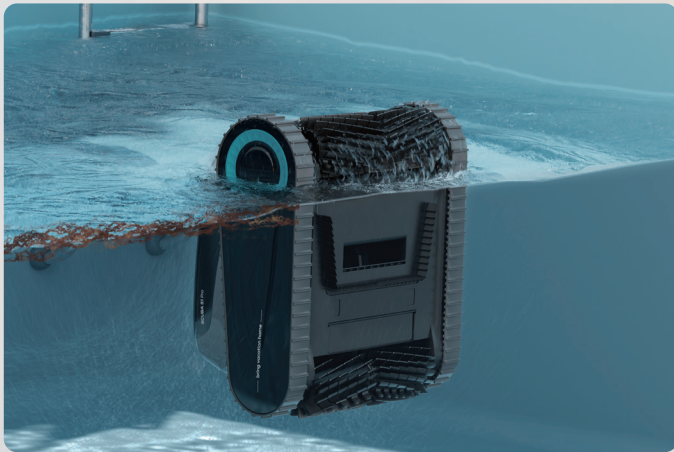

Aiper Scuba P1 Pro

Live Life Sideways

Cleaning Coverage:

Floor

Wall & Waterline

Horizontal Waterline

What's Included

1 x Aiper Scuba P1 Pro

1 x DC Charger

1 x Retrieval Hook

1 x User Manual

Charging Dock

Optional Accessories

Aiper Scuba P1 Pro

Live Life Sideways

Maximum Cleaning Area	200 m ² (2 150 sq. ft)
Suction Power	22 740 LPH (6 000 GPH)
Battery Life	180 Minutes
Charging Time	4 Hours
Filtration Level	Fine Filter Basket – For everyday debris MicroMesh™ Ultra-Fine Filter (3µm) – For finer particles

WavePath™ 2.0 Smart Navigation

Equipped with WavePath™ 2.0, the Scuba P1 Pro intelligently maps its position, optimizing cleaning paths for maximum efficiency and thorough coverage of all pool surfaces.

The Replaceable MicroMesh™ Ultra-fine Filter

The Replaceable MicroMesh™ Ultra-fine filter captures even the finest debris, including sand and dust, ensuring a pristine pool while preventing clogs and maintaining peak cleaning efficiency—season after season.