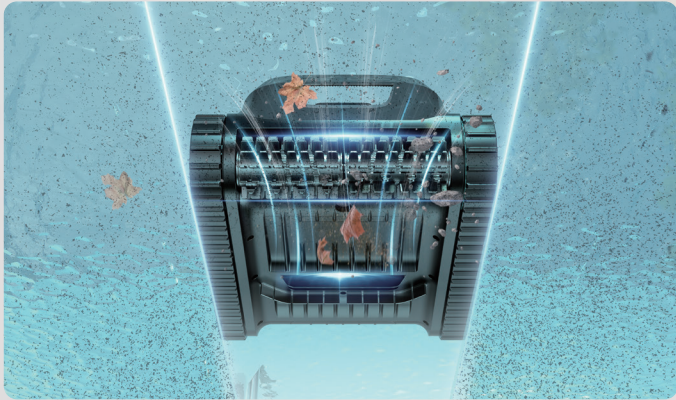

Aiper Scuba P1

On Track to Perform

Cleaning Coverage:

Floor

Wall & Waterline

What's Included

1 x Aiper Scuba P1

1 x DC Charger

1 x Retrieval Hook

2 x Extra PVC Brushes

2 x Extra 3um Ultra-fine
Filter Replacement

1 x User Manual

Aiper Scuba P1

Maximum Cleaning Area	150 m ² (1 600 sq. ft)
Suction Power	15 000 LPH (3 960 GPH)
Battery Life	150 Minutes
Charging Time	3 Hours
Filtration Level	Fine Filter Basket – For everyday debris MicroMesh™ Ultra-Fine Filter (3µm) – For finer particles

Ultra Cleaning Performance

Say hello to a spotless pool! The Scuba P1 boasts 15000LPH suction and Aiper's exclusive 3µm MicroMesh™ Ultra-fine Filter, effortlessly trapping dust, algae, and even microbes. Perfect for those who want a pristine pool without the fuss—cleaning has never been this powerful or simple!

Replaceable MicroMesh™ Ultra-fine Filter

The replaceable MicroMesh™ filter removes microscopic contaminants and captures debris down to 3µm—ensuring cleaner, clearer water with minimal maintenance.

Instant Status Clarity with LED Indicators