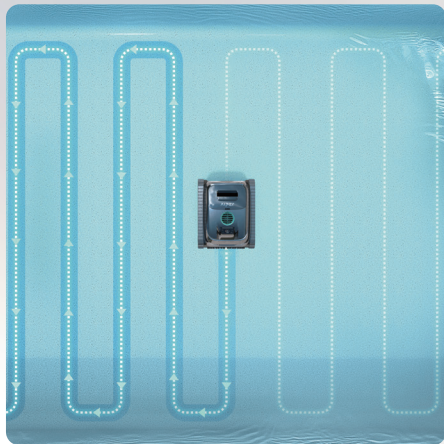

WavePath™ Navigation Technology

Equipped with the WavePath™ Navigation Technology, the Scuba P1 delivers smart, efficient cleaning path planning. It adapts to your pool's layout, ensuring optimal coverage and a spotless clean every time—effortlessly!