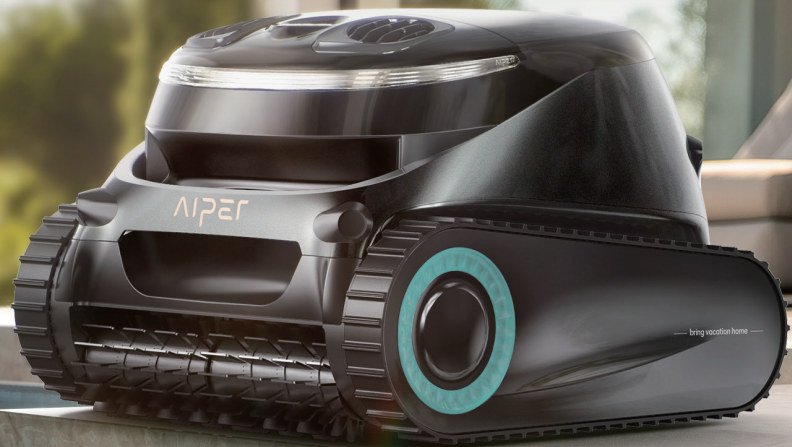

Aiper Scuba P1 Ultra

Beyond Compare

Cleaning Coverage:

Floor

Wall & Waterline

Horizontal Waterline

What's Included

1 x Aiper Scuba P1 Ultra

1 x DC Charger

2 x Extra 3µm Ultra-fine Filter

1 x Retrieval Hook

1 x User Manual

4 x Extra PVC Brushes

Charging Dock

Optional Accessories

Aiper Scuba P1 Ultra

5 Hours

Filtration Level

Fine Filter Basket – For everyday debris
MicroMesh™ Ultra-Fine Filter (3µm) – For finer particles

WavePath™ 2.0 Navigation Technology

Leveraging cutting-edge technology, WavePath™ 2.0 intelligently maps the robot's position, selecting optimal cleaning paths to ensure thorough and efficient coverage across all pool surfaces.

Advanced Obstacle Avoidance with Four Infrared Sensors

Equipped with four infrared sensors, the Scuba P1 Ultra detects and reacts to obstacles, optimizing its route for maximum coverage, precision, and extended cleaning performance.