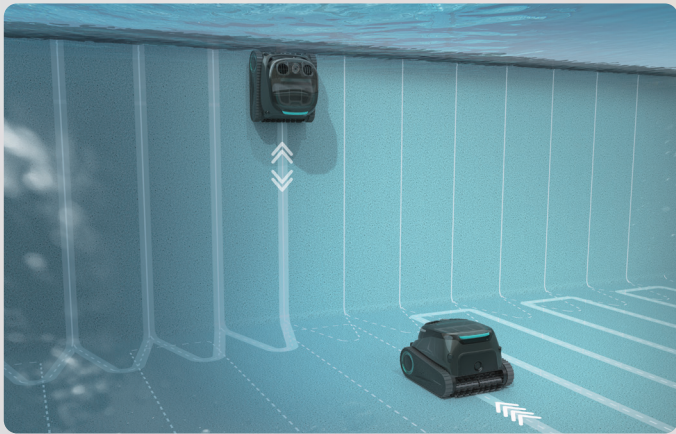

Aiper Scuba P1 Ultra

Beyond Compare

Cleaning Coverage:

Floor

Wall & Waterline

Horizontal Waterline

What's Included

1 x Aiper Scuba P1 Ultra

5 Hours

Filtration Level

Fine Filter Basket – For everyday debris
MicroMesh™ Ultra-Fine Filter (3µm) – For finer particles

WavePath™ 2.0 Navigation Technology

Leveraging cutting-edge technology, WavePath™ 2.0 intelligently maps the robot's position, selecting optimal cleaning paths to ensure thorough and efficient coverage across all pool surfaces.

Unparalleled Cleaning Performance

With a powerful 7,800 GPH suction and an extra-large 7.5L filter basket, the Scuba P1 Ultra handles all types of debris effortlessly. Minimize maintenance and maximize relaxation—spend less time emptying filters and more time enjoying your pristine pool.

Advanced Obstacle Avoidance with Four Infrared Sensors

Equipped with four infrared sensors, the Scuba P1 Ultra detects and reacts to obstacles, optimizing its route for maximum coverage, precision, and extended cleaning performance.