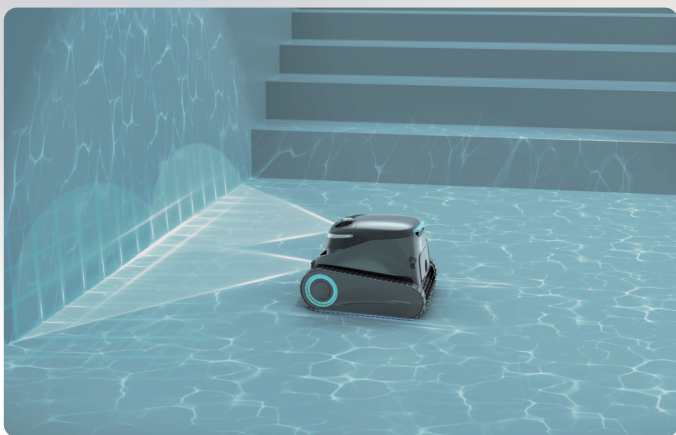

Aiper Scuba P1 Ultra

Beyond Compare

Cleaning Coverage:

Floor

Wall & Waterline

Horizontal Waterline

What's Included

1 x Aiper Scuba P1 Ultra

5 Hours

Filtration Level

Fine Filter Basket – For everyday debris
MicroMesh™ Ultra-Fine Filter (3µm) – For finer particles

WavePath™ 2.0 Navigation Technology

Leveraging cutting-edge technology, WavePath™ 2.0 intelligently maps the robot's position, selecting optimal cleaning paths to ensure thorough and efficient coverage across all pool surfaces.

Unparalleled Cleaning Performance

With a powerful 7,800 GPH suction and an extra-large 7.5L filter basket, the Scuba P1 Ultra handles all types of debris effortlessly. Minimize maintenance and maximize relaxation—spend less time emptying filters and more time enjoying your pristine pool.

Advanced Obstacle Avoidance with Four Infrared Sensors

Equipped with four infrared sensors, the Scuba P1 Ultra detects and reacts to obstacles, optimizing its route for maximum coverage, precision, and extended cleaning performance.