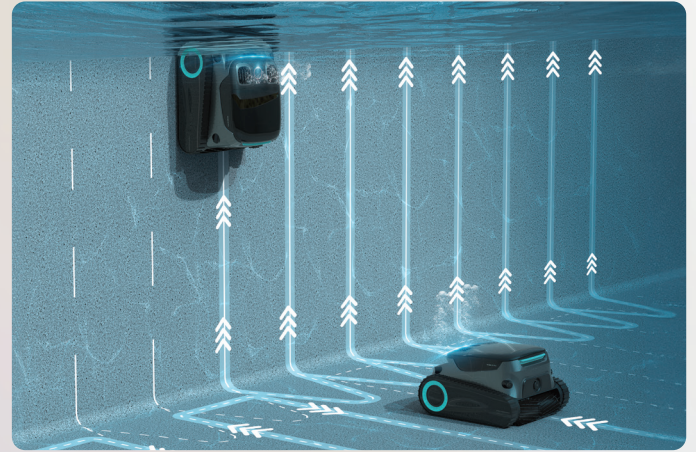

200 m² (2 150 sq. ft)

Suction Power

22 740 LPH (6 000 GPH)

Battery Life

180 Minutes

Charging Time

4 Hours

Filtration Level

Fine Filter Basket – For everyday debris
MicroMesh™ Ultra-Fine Filter (3µm) – For finer particles

WaveLine™ Horizontal Waterline Cleaning WavePath™ 2.0 Smart Navigation

The industry's first horizontal waterline cleaning technology enables 60-second lateral movement, effectively removing stubborn buildup like sunscreen and oils. This ensures a spotless waterline, even in hard-to-reach areas.

Equipped with WavePath™ 2.0, the Scuba P1 Pro intelligently maps its position, optimizing cleaning paths for maximum efficiency and thorough coverage of all pool surfaces.

The Replaceable MicroMesh™ Ultra-fine Filter

The Replaceable MicroMesh™ Ultra-fine filter captures even the finest debris, including sand and dust, ensuring a pristine pool while preventing clogs and maintaining peak cleaning efficiency—season after season.