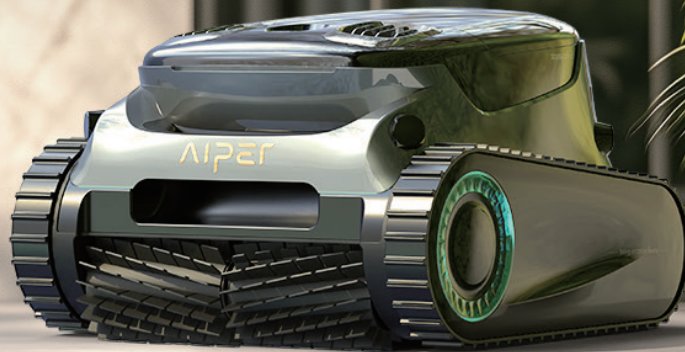

Aiper Scuba P1 Pro

Live Life Sideways

Cleaning Coverage:

Floor

Wall & Waterline

Horizontal Waterline

What's Included

1 x Aiper Scuba P1 Pro

1 x DC Charger

1 x Retrieval Hook

1 x User Manual

Charging Dock

Optional Accessories

Aiper Scuba P1 Pro

Live Life Sideways

Maximum Cleaning Area

Equipped with WavePath™ 2.0, the Scuba P1 Pro intelligently maps its position, optimizing cleaning paths for maximum efficiency and thorough coverage of all pool surfaces.

The Replaceable MicroMesh™ Ultra-fine Filter

The Replaceable MicroMesh™ Ultra-fine filter captures even the finest debris, including sand and dust, ensuring a pristine pool while preventing clogs and maintaining peak cleaning efficiency—season after season.