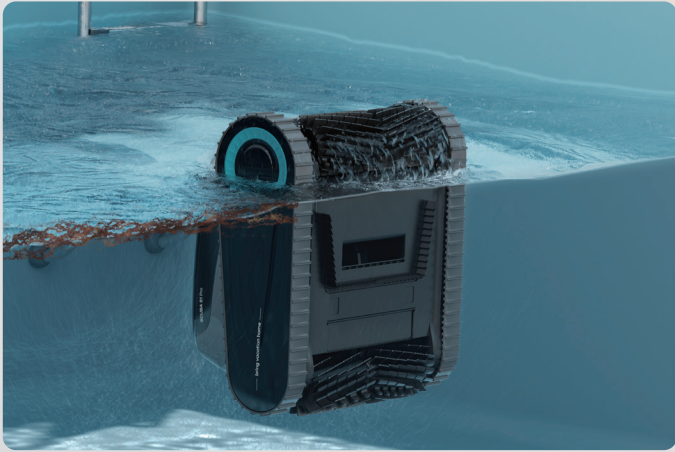

Aiper Scuba P1 Pro

Live Life Sideways

Cleaning Coverage:

Floor

Wall & Waterline

Horizontal Waterline

What's Included

1 x Aiper Scuba P1 Pro

Fine Filter Basket – For everyday debris
MicroMesh™ Ultra-Fine Filter (3µm) – For finer particles

WaveLine™ Horizontal Waterline Cleaning WavePath™ 2.0 Smart Navigation

The industry's first horizontal waterline cleaning technology enables 60-second lateral movement, effectively removing stubborn buildup like sunscreen and oils. This ensures a spotless waterline, even in hard-to-reach areas.

Equipped with WavePath™ 2.0, the Scuba P1 Pro intelligently maps its position, optimizing cleaning paths for maximum efficiency and thorough coverage of all pool surfaces.

The Replaceable MicroMesh™ Ultra-fine Filter

The Replaceable MicroMesh™ Ultra-fine filter captures even the finest debris, including sand and dust, ensuring a pristine pool while preventing clogs and maintaining peak cleaning efficiency—season after season.