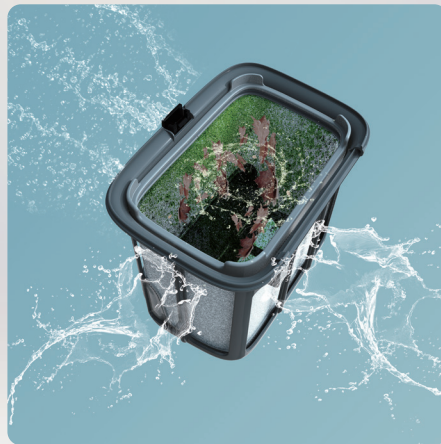

# Aiper Scuba P1

On Track to Perform

Cleaning Coverage:

Floor

Wall & Waterline

## Ultra Cleaning Performance

Say hello to a spotless pool! The Scuba P1 boasts 15000LPH suction and Aiper's exclusive 3µm MicroMesh™ Ultra-fine Filter, effortlessly trapping dust, algae, and even microbes. Perfect for those who want a pristine pool without the fuss—cleaning has never been this powerful or simple!

## Effortless Convenience

Lightweight at just 6.7 kg and designed for ultimate ease, the Scuba P1 features glare-free indicators, one-click activation, and periodic cleaning. Set it, forget it, and enjoy more time for what matters most—ideal for families who love easy solutions!

## WavePath™ Navigation Technology

Equipped with the WavePath™ Navigation Technology, the Scuba P1 delivers smart, efficient cleaning path planning. It adapts to your pool's layout, ensuring optimal coverage and a spotless clean every time—effortlessly!