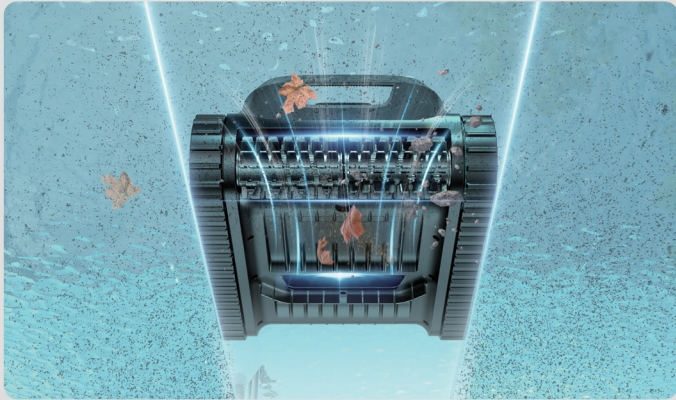

# Aiper Scuba P1

On Track to Perform

Cleaning Coverage:

Floor

Wall & Waterline

## What's Included

1 x Aiper Scuba P1

1 x DC Charger

1 x Retrieval Hook

2 x Extra PVC Brushes

2 x Extra 3µm Replaceable  
MicroMesh™ Ultra-fine Filter

1 x User Manual

## Ultra Cleaning Performance

Say hello to a spotless pool! The Scuba P1 boasts 15000LPH suction and Aiper's exclusive 3µm MicroMesh™ Ultra-fine Filter, effortlessly trapping dust, algae, and even microbes. Perfect for those who want a pristine pool without the fuss—cleaning has never been this powerful or simple!

## Replaceable MicroMesh™ Ultra-fine Filter

The replaceable MicroMesh™ filter removes microscopic contaminants and captures debris down to 3µm—ensuring cleaner, clearer water with minimal maintenance.