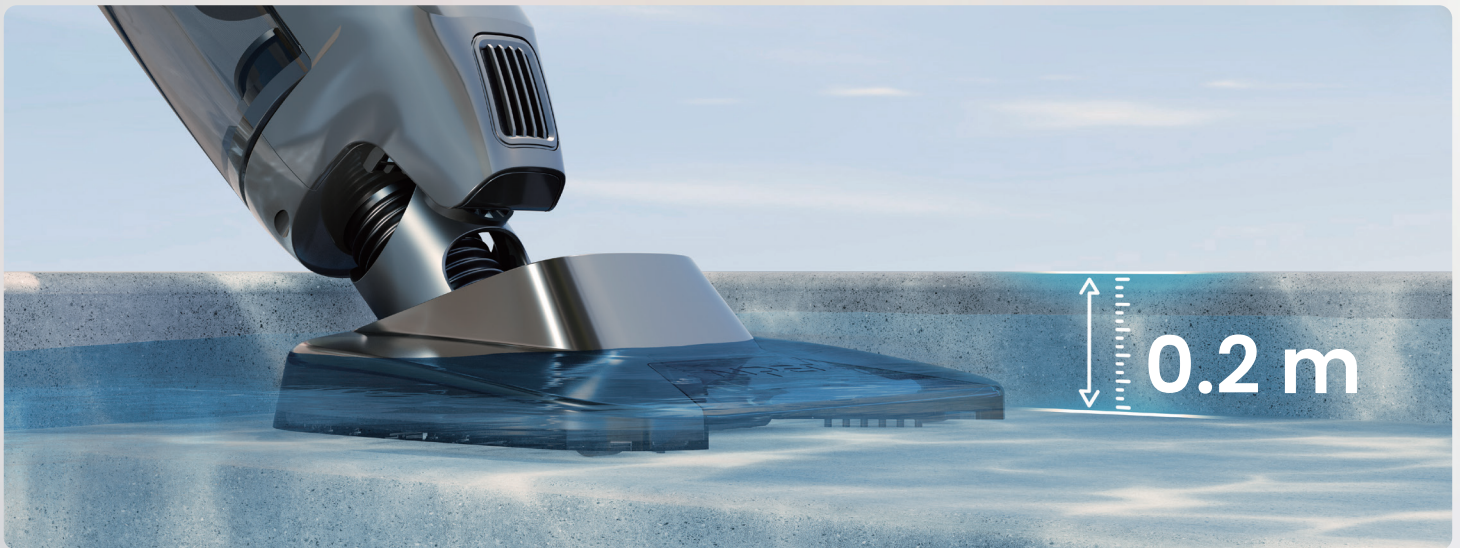

Aiper PilotFlow X1

The Professional Handheld Pool Vacuum for Every Detail

Suction Power

4 800 LPH (1 260 GPH)

Battery Life

Up to 45 Minutes (deep water mode)

Charging Time

2.5 Hours

Filtration Level

Fine Filter – For everyday debris
Ultra-Fine Filter (5~20 µm) – For finer particles

Weight

7 lbs/3.2 kg

Industry-Leading Shallow Cleaning Depth

- Minimum cleaning depth of just 0.6ft (0.2 m)
- Swiveling suction head: perfect for steps, drains, and corners