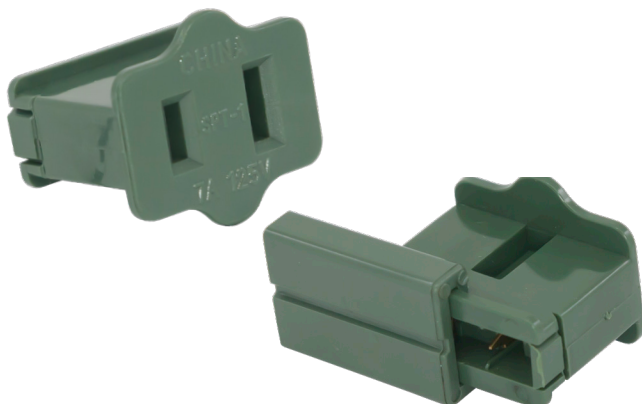

PLUGS & SOCKETS

Stringer Plug & Socket Accessories

Plugs and sockets are great for custom-made light strings or simply for making custom extension cords for your light displays. Available in SPT-1 and SPT-2 18 AWG options that feature easy slide on installation that are great for starting new runs or adding onto existing stringers.

FEATURES

- 2-prong polarized plug (125V AC)
- Available in SPT-1 and SPT-2 18AWG
- Black, Green, and White color options
- Easy to use slide on installation
- UL Listed for indoor and outdoor use

LISTINGS & RATINGS

PLUGS ORDERING INFORMATION

ITEM NUMBER	COLOR	WIRE GAUGE	CAPACITY	QTY
M-PLUG-BK-B	Black	SPT-1 / 18AWG	10A	25
M-PLUG-BK-500	Black	SPT-1 / 18AWG	10A	500
M-PLUG-GR-B	Green	SPT-1 / 18AWG	10A	25
M-PLUG-GR-500	Green	SPT-1 / 18AWG	10A	500
M-PLUG-WH-B	White	SPT-1 / 18AWG	10A	25
M-PLUG-WH-500	White	SPT-1 / 18AWG	10A	500
M-PLUG-BK-SPT2-B	Black	SPT-2 / 18AWG	10A	25
M-PLUG-BK-SPT2-500	Black	SPT-2 / 18AWG	10A	500
M-PLUG-GR-SPT2-B	Green	SPT-2 / 18AWG	10A	25
M-PLUG-GR-SPT2-500	Green	SPT-2 / 18AWG	10A	500
M-PLUG-WH-SPT2-B	White	SPT-2 / 18AWG	10A	25
M-PLUG-WH-SPT2-500	White	SPT-2 / 18AWG	10A	500

BLACK

BROWN

GREEN

WHITE

FEATURES

- Use with SPT-1 or SPT-2 sockets, plugs & other accessories
- 18 gauge wire / 10 amp capacity
- Available in 250ft or 500ft bulk reels
- Black, Brown, Green, and White wire color options
- Plugs and sockets sold separately
- Rated for indoor and outdoor use