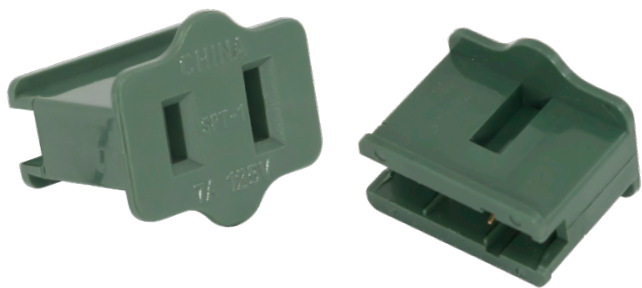

PLUGS & SOCKETS

Stringer Plug & Socket Accessories

Plugs and sockets are great for custom-made light strings or simply for making custom extension cords for your light displays. Available in SPT-1 and SPT-2 18 AWG options that feature easy slide on installation that are great for starting new runs or adding onto existing stringers.

FEATURES

- 2-prong polarized plug (125V AC)
- Available in SPT-1 and SPT-2 18AWG
- Black, Green, and White color options
- Easy to use slide on installation
- UL Listed for indoor and outdoor use

LISTINGS & RATINGS

PLUGS ORDERING INFORMATION

ITEM NUMBER	COLOR	WIRE GAUGE	CAPACITY	QTY
M-PLUG-BK-B	Black	SPT-1 / 18AWG	10A	25
M-PLUG-BK-500	Black	SPT-1 / 18AWG	10A	500
M-PLUG-GR-B	Green	SPT-1 / 18AWG	10A	25
M-PLUG-GR-500	Green	SPT-1 / 18AWG	10A	500
M-PLUG-WH-B	White	SPT-1 / 18AWG	10A	25
M-PLUG-WH-500	White	SPT-1 / 18AWG	10A	500
M-PLUG-BK-SPT2-B	Black	SPT-2 / 18AWG	10A	25
M-PLUG-BK-SPT2-500	Black	SPT-2 / 18AWG	10A	500
M-PLUG-GR-SPT2-B	Green	SPT-2 / 18AWG	10A	25
M-PLUG-GR-SPT2-500	Green	SPT-2 / 18AWG	10A	500
M-PLUG-WH-SPT2-B	White	SPT-2 / 18AWG	10A	25
M-PLUG-WH-SPT2-500	White	SPT-2 / 18AWG	10A	500

BLACK

BROWN

GREEN

WHITE

FEATURES

- Use with SPT-1 or SPT-2 sockets, plugs & other accessories
- 18 gauge wire / 10 amp capacity
- Available in 250ft or 500ft bulk reels
- Black, Brown, Green, and White wire color options
- Plugs and sockets sold separately
- Rated for indoor and outdoor use