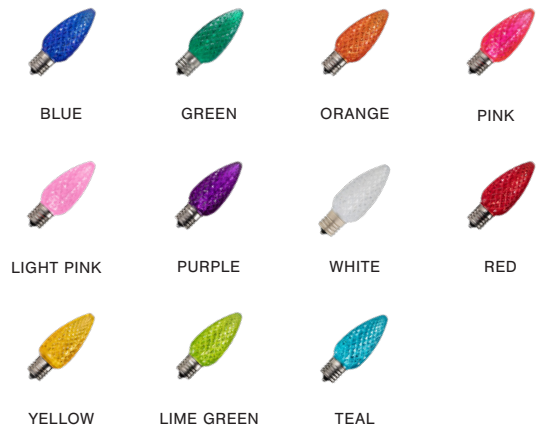

FEATURES

- E17 intermediate base with durable plastic lens
- Available in faceted, transparent, and opaque versions
- Dimmable with most CL and LED dimmers
- 120V AC operation - 0.8W per bulb - 50,000 hour rating
- UL listed and CSAus for indoor and outdoor locations

PREMIUM C9 BULB ORDERING INFORMATION

ITEM NUMBER	COLOR	STYLE	QTY
NC9D-LED-BL	Blue	Faceted	25
NC9D-LED-GR	Green	Faceted	25
NC9D-LED-LG	Lime Green	Faceted	25
NC9D-LED-OR	Orange	Faceted	25
NC9D-LED-PI	Pink	Faceted	25
NC9D-LED-LP	Light Pink	Faceted	25
NC9D-LED-PU	Purple	Faceted	25
NC9D-LED-PW	Pure White	Faceted	25
NC9D-LED-RE	Red	Faceted	25
NC9D-LED-TE	Teal	Faceted	25
NC9D-LED-WW	Warm White	Faceted	25
NC9D-LED-YE	Yellow	Faceted	25
NC9D-LED-ASST	Assorted*	Faceted	25
NC9DT-LED-PW	Pure White	Twinkle Faceted	25
NC9DT-LED-WW	Warm White	Twinkle Faceted	25
NC9D-LEDS-BL	Blue	Transparent	25
NC9D-LEDS-GR	Green	Transparent	25
NC9D-LEDS-OR	Orange	Transparent	25
NC9D-LEDS-PI	Pink	Transparent	25
NC9D-LEDS-PU	Purple	Transparent	25
NC9D-LEDS-PW	Pure White	Transparent	25
NC9D-LEDS-RE	Red	Transparent	25
NC9D-LEDS-WW	Warm White	Transparent	25
NC9D-LEDS-YE	Yellow	Transparent	25
NC9D-LEDS-ASST	Assorted*	Transparent	25
NC9D-LEDCS-BL	Blue	Opaque	25
NC9D-LEDCS-GR	Green	Opaque	25
NC9D-LEDCS-OR	Orange	Opaque	25
NC9D-LEDCS-PW	Pure White	Opaque	25
NC9D-LEDCS-RE	Red	Opaque	25
NC9D-LEDCS-WW	Warm White	Opaque	25
NC9D-LEDCS-ASST	Assorted*	Opaque	25

*(ASST) Assorted = (5) of each color: Blue, Green, Orange, Red, and Yellow

FACETED C9

TRANSPARENT C9

OPAQUE C9