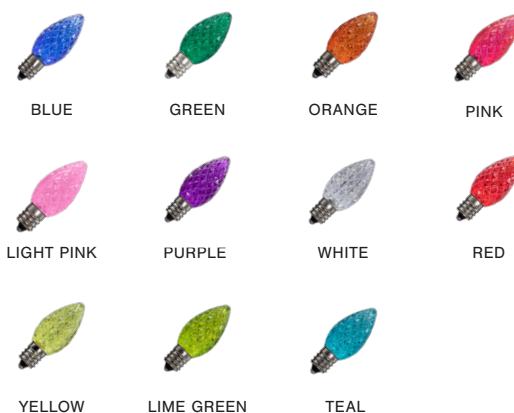

FEATURES

- E12 candelabra base with durable plastic lens
- Available in faceted, transparent, and opaque versions
- Dimmable with most CL and LED dimmers
- 120V AC operation - 0.8W per bulb - 50,000 hour rating
- UL listed for indoor and outdoor locations

PREMIUM C7 BULB ORDERING INFORMATION

ITEM NUMBER	COLOR	STYLE	QTY
NC7D-LED-BL	Blue	Faceted	25
NC7D-LED-GR	Green	Faceted	25
NC7D-LED-LG	Lime Green	Faceted	25
NC7D-LED-OR	Orange	Faceted	25
NC7D-LED-PI	Pink	Faceted	25
NC7D-LED-LP	Light Pink	Faceted	25
NC7D-LED-PU	Purple	Faceted	25
NC7D-LED-PW	Pure White	Faceted	25
NC7D-LED-RE	Red	Faceted	25
NC7D-LED-TE	Teal	Faceted	25
NC7D-LED-WW	Warm White	Faceted	25
NC7D-LED-YE	Yellow	Faceted	25
NC7D-LED-ASST	Assorted*	Faceted	25
NC7DT-LED-PW	Pure White	Twinkle Faceted	25
NC7DT-LED-WW	Warm White	Twinkle Faceted	25
NC7D-LEDS-BL	Blue	Transparent	25
NC7D-LEDS-GR	Green	Transparent	25
NC7D-LEDS-OR	Orange	Transparent	25
NC7D-LEDS-PI	Pink	Transparent	25
NC7D-LEDS-PU	Purple	Transparent	25
NC7D-LEDS-PW	Pure White	Transparent	25
NC7D-LEDS-RE	Red	Transparent	25
NC7D-LEDS-WW	Warm White	Transparent	25
NC7D-LEDS-YE	Yellow	Transparent	25
NC7D-LEDS-ASST	Assorted*	Transparent	25
NC7D-LEDCS-BL	Blue	Opaque	25
NC7D-LEDCS-GR	Green	Opaque	25
NC7D-LEDCS-OR	Orange	Opaque	25
NC7D-LEDCS-PW	Pure White	Opaque	25
NC7D-LEDCS-RE	Red	Opaque	25
NC7D-LEDCS-WW	Warm White	Opaque	25
NC7D-LEDCS-ASST	Assorted*	Opaque	25

*(ASST) Assorted = (5) of each color: Blue, Green, Orange, Red, and Yellow

FACETED C7

TRANSPARENT C7

OPAQUE C7