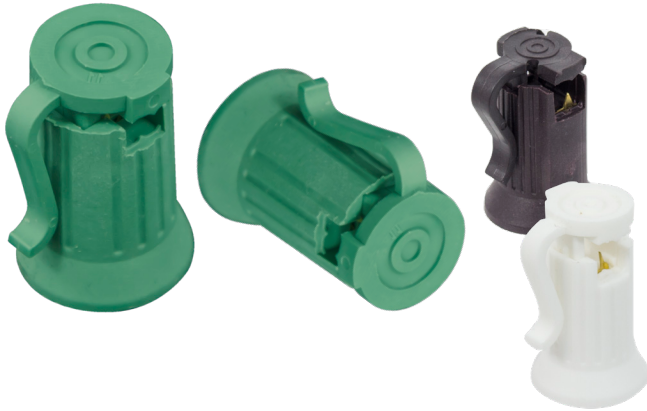

C7 & C9 BULB SOCKETS

Stringer Socket Accessories

With the addition of plugs and sockets, create your own custom light stringers or patio light stringers with our C7 or C9 zip sockets. All lighting projects are different, and zip sockets give you precise socket placement and spacing control.

- C7 (E12) Candelabra and C9 (E17) Intermediate sockets
- Available in SPT-1 and SPT-2 18AWG
- Green, White, and Brown color options
- Easy to use snap-on installation

C7 BULB SOCKETS ORDERING INFORMATION

ITEM NUMBER	COLOR	WIRE GAUGE	QTY
C7SOCKET18SPT1-GR	Green	SPT-1 / 18AWG	100
C7SOCKET18SPT2-GR	Green	SPT-2 / 18AWG	100
C7SOCKET18SPT2-WH	White	SPT-2 / 18AWG	100
C7SOCKET18SPT2-BR	Brown	SPT-2 / 18AWG	100

FEATURES

- Use with SPT-1 or SPT-2 sockets, plugs and other accessories
- 18 Gauge Wire / 10 amp capacity
- Available in 250ft or 500ft bulk reels
- Black, Brown, Green, and White wire color options
- Plugs and Sockets sold separately
- Rated for indoor and outdoor use