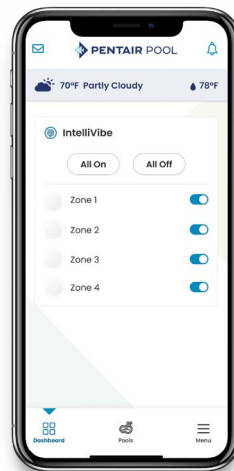

INTELLIVIBE CONTROLLER

PENTAIR POOL APP

INTELLIVIBE™ POOL & SPA LIGHTS

Customizable pool lighting combinations.

Your trusted pool equipment leader brings you its latest lighting innovation: the IntelliVibe Pool & Spa Lighting System. Your customers can light up their pools with millions of colors, dimmable lighting options, and independent multi-zone control – all from their mobile device. It's the perfect customizable solution to make your customers' pools a whole vibe.

Key features

- ▶ Instantly select from millions of colors and 12 color-changing light shows
- ▶ Select any shade of white from bright, cool white to the soothing glow of warm white
- ▶ Dimmable lights set the mood or crank up the energy
- ▶ Independently control up to four lighting zones and set brightness levels and schedules for the ultimate customization
- ▶ Easy pool control with the Pentair Pool app: a fast, user-friendly way to illuminate the night

App control

Millions of colors

Multi-zone control

Choose the shade

Set & save schedules

12 color shows

The IntelliVibe™ Lights bring the vibes.

Pool owners can control up to four pool zones and label them accordingly within the Pentair Pool app.