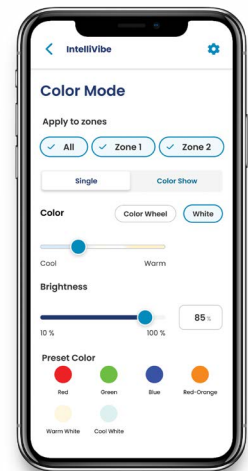

Key features

- ▶ Instantly select from millions of colors and 12 color-changing light shows
- ▶ Select any shade of white from bright, cool white to the soothing glow of warm white
- ▶ Dimmable lights set the mood or crank up the energy
- ▶ Independently control up to four lighting zones and set brightness levels and schedules for the ultimate customization
- ▶ Easy pool control with the Pentair Pool app: a fast, user-friendly way to illuminate the night

App control

Millions of colors

Multi-zone control

Choose the shade

Set & save schedules

12 color shows

The IntelliVibe™ Lights bring the vibes.

Pool owners can control up to four pool zones and label them accordingly within the Pentair Pool app.