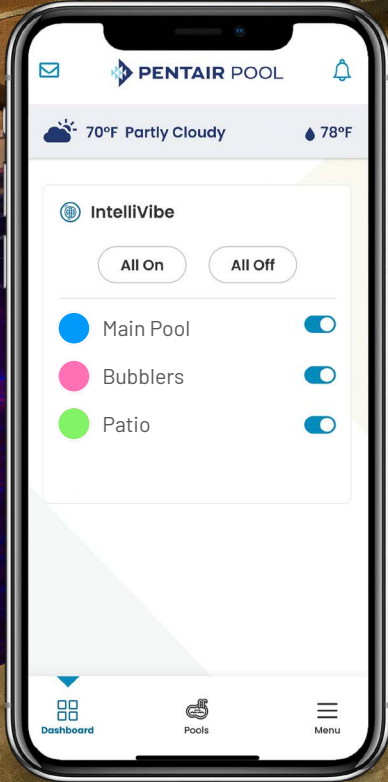

Key features

- ▶ Instantly select from millions of colors and 12 color-changing light shows
- ▶ Select any shade of white from bright, cool white to the soothing glow of warm white
- ▶ Dimmable lights set the mood or crank up the energy
- ▶ Independently control up to four lighting zones and set brightness levels and schedules for the ultimate customization
- ▶ Easy pool control with the Pentair Pool app: a fast, user-friendly way to illuminate the night

App control

Millions of colors

Multi-zone control

Choose the shade

Set & save schedules

12 color shows

The IntelliVibe™ Lights bring the vibes.

Pool owners can control up to four pool zones and label them accordingly within the Pentair Pool app.

The pool shown operates with three Mezzo Lights in the main pool area (zone 1), six Micro Lights for the bubblers (zone 2), and four Mezzo Lights in the basin below the water wall shining up on the patio (zone 3).

ZONE 1
MAIN POOL

ZONE 3
PATIO

ZONE 2
BUBBLERS

INTELLIVIBE™ POOL & SPA LIGHTS

Lights that fit any pool vibe.

The IntelliVibe line of LED lighting products includes Nano, Micro, and Mezzo Lights (sold separately) to enable millions of color choices, dimming, and multi-zone control.