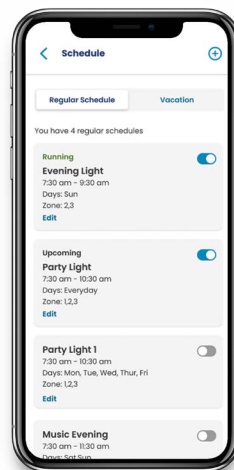

Key features

- ▶ Instantly select from millions of colors and 12 color-changing light shows
- ▶ Select any shade of white from bright, cool white to the soothing glow of warm white
- ▶ Dimmable lights set the mood or crank up the energy
- ▶ Independently control up to four lighting zones and set brightness levels and schedules for the ultimate customization
- ▶ Easy pool control with the Pentair Pool app: a fast, user-friendly way to illuminate the night

App control

Millions of colors

Multi-zone control

Choose the shade

Set & save schedules

12 color shows

The IntelliVibe™ Lights bring the vibes.

Pool owners can control up to four pool zones and label them accordingly within the Pentair Pool app.

The pool shown operates with three Mezzo Lights in the main pool area (zone 1), six Micro Lights for the bubblers (zone 2), and four Mezzo Lights in the basin below the water wall shining up on the patio (zone 3).