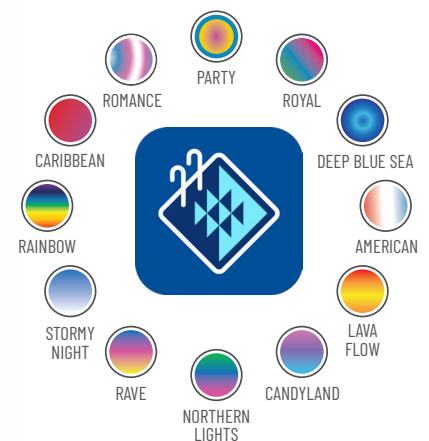

Key features

- ▶ Instantly select from millions of colors and 12 color-changing light shows
- ▶ Select any shade of white from bright, cool white to the soothing glow of warm white
- ▶ Dimmable lights set the mood or crank up the energy
- ▶ Independently control up to four lighting zones and set brightness levels and schedules for the ultimate customization
- ▶ Easy pool control with the Pentair Pool app: a fast, user-friendly way to illuminate the night

App control

Millions of colors

Multi-zone control

Choose the shade

Set & save schedules

12 color shows

The IntelliVibe™ Lights bring the vibes.

Pool owners can control up to four pool zones and label them accordingly within the Pentair Pool app.

The pool shown operates with three Mezzo Lights in the main pool area (zone 1), six Micro Lights for the bubblers (zone 2), and four Mezzo Lights in the basin below the water wall shining up on the patio (zone 3).

ZONE 1
MAIN POOL

ZONE 3
PATIO

ZONE 2
BUBBLERS

INTELLIVIBE™ POOL & SPA LIGHTS

Lights that fit any pool vibe.

The IntelliVibe line of LED lighting products includes Nano, Micro, and Mezzo Lights (sold separately) to enable millions of color choices, dimming, and multi-zone control.