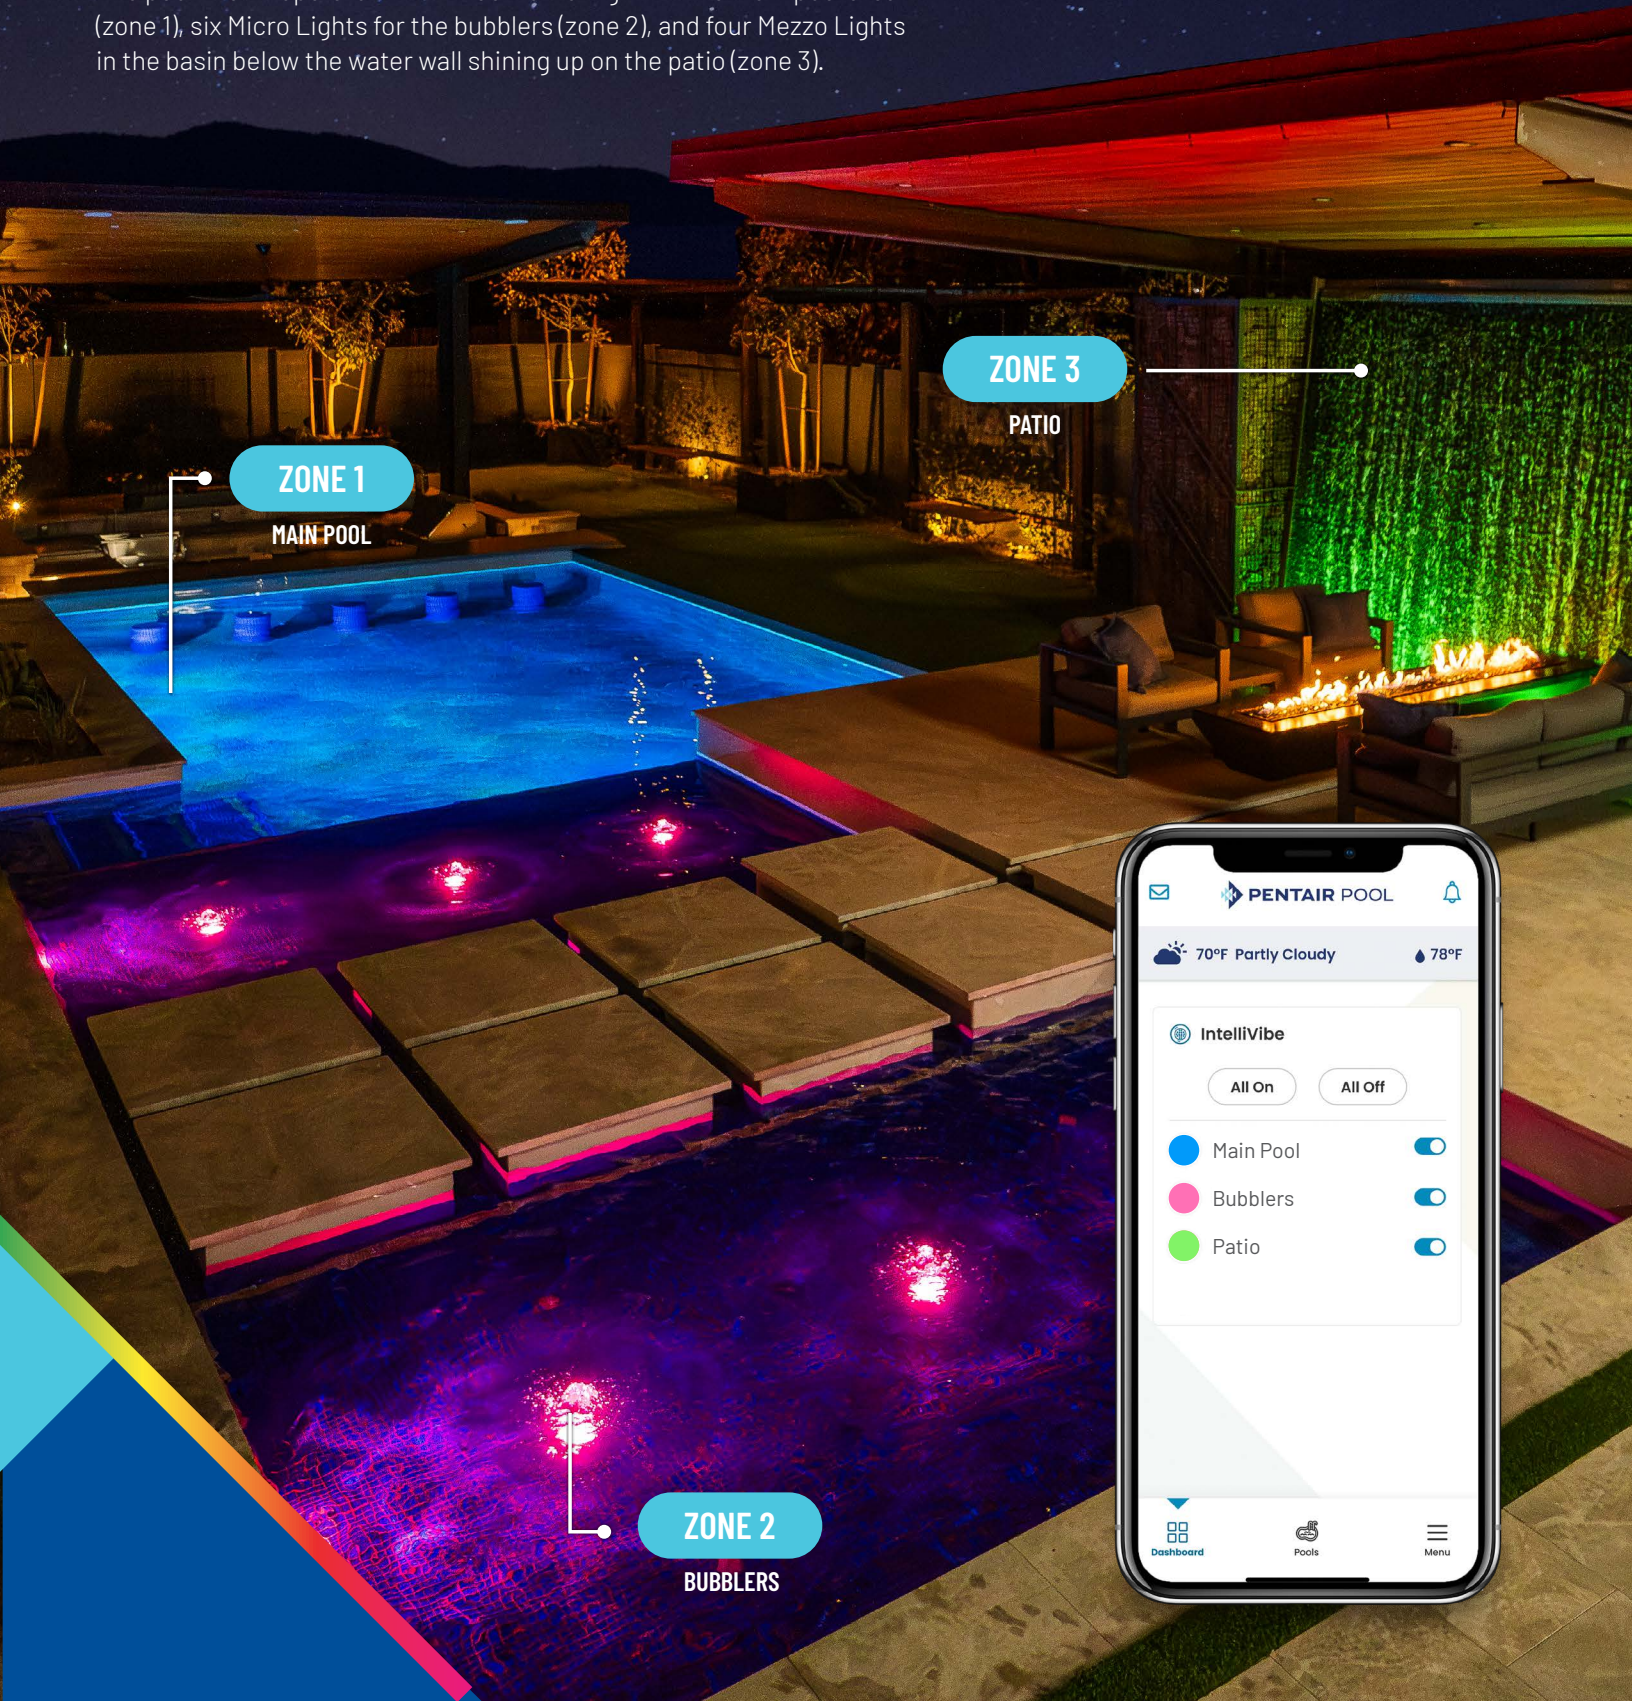

Key features

- ▶ Instantly select from millions of colors and 12 color-changing light shows
- ▶ Select any shade of white from bright, cool white to the soothing glow of warm white
- ▶ Dimmable lights set the mood or crank up the energy
- ▶ Independently control up to four lighting zones and set brightness levels and schedules for the ultimate customization
- ▶ Easy pool control with the Pentair Pool app: a fast, user-friendly way to illuminate the night

App control

Millions of colors

Multi-zone control

Choose the shade

Set & save schedules

12 color shows

The IntelliVibe™ Lights bring the vibes.

Pool owners can control up to four pool zones and label them accordingly within the Pentair Pool app.

The pool shown operates with three Mezzo Lights in the main pool area (zone 1), six Micro Lights for the bubblers (zone 2), and four Mezzo Lights in the basin below the water wall shining up on the patio (zone 3).

ZONE 1
MAIN POOL

ZONE 3
PATIO

ZONE 2
BUBBLERS

INTELLIVIBE™ POOL & SPA LIGHTS

Lights that fit any pool vibe.

The IntelliVibe line of LED lighting products includes Nano, Micro, and Mezzo Lights (sold separately) to enable millions of color choices, dimming, and multi-zone control.