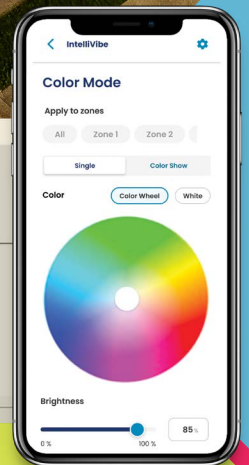

IMAGINE THE POSSIBILITIES AT
www.pentair.com/intellivibe

PENTAIR POOL APP