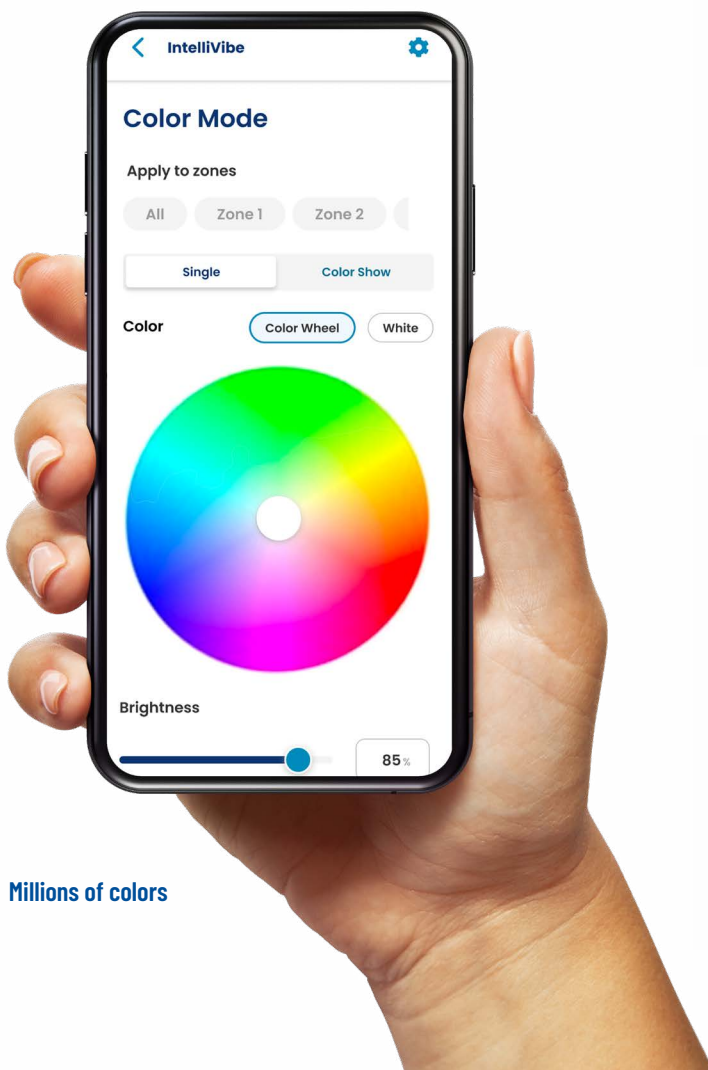

INTELLIVIBE CONTROLLER

PENTAIR POOL APP

INTELLIVIBE™ POOL & SPA LIGHTS

Customizable pool lighting combinations.

Your trusted pool equipment leader brings you its latest lighting innovation: the IntelliVibe Pool & Spa Lighting System. Your customers can light up their pools with millions of colors, dimmable lighting options, and independent multi-zone control – all from their mobile device. It's the perfect customizable solution to make your customers' pools a whole vibe.

Key features

- ▶ Instantly select from millions of colors and 12 color-changing light shows
- ▶ Select any shade of white from bright, cool white to the soothing glow of warm white
- ▶ Dimmable lights set the mood or crank up the energy
- ▶ Independently control up to four lighting zones and set brightness levels and schedules for the ultimate customization
- ▶ Easy pool control with the Pentair Pool app: a fast, user-friendly way to illuminate the night

App control

Millions of colors

Multi-zone control

Choose the shade

Set & save schedules

12 color shows

The IntelliVibe™ Lights bring the vibes.

Pool owners can control up to four pool zones and label them accordingly within the Pentair Pool app.