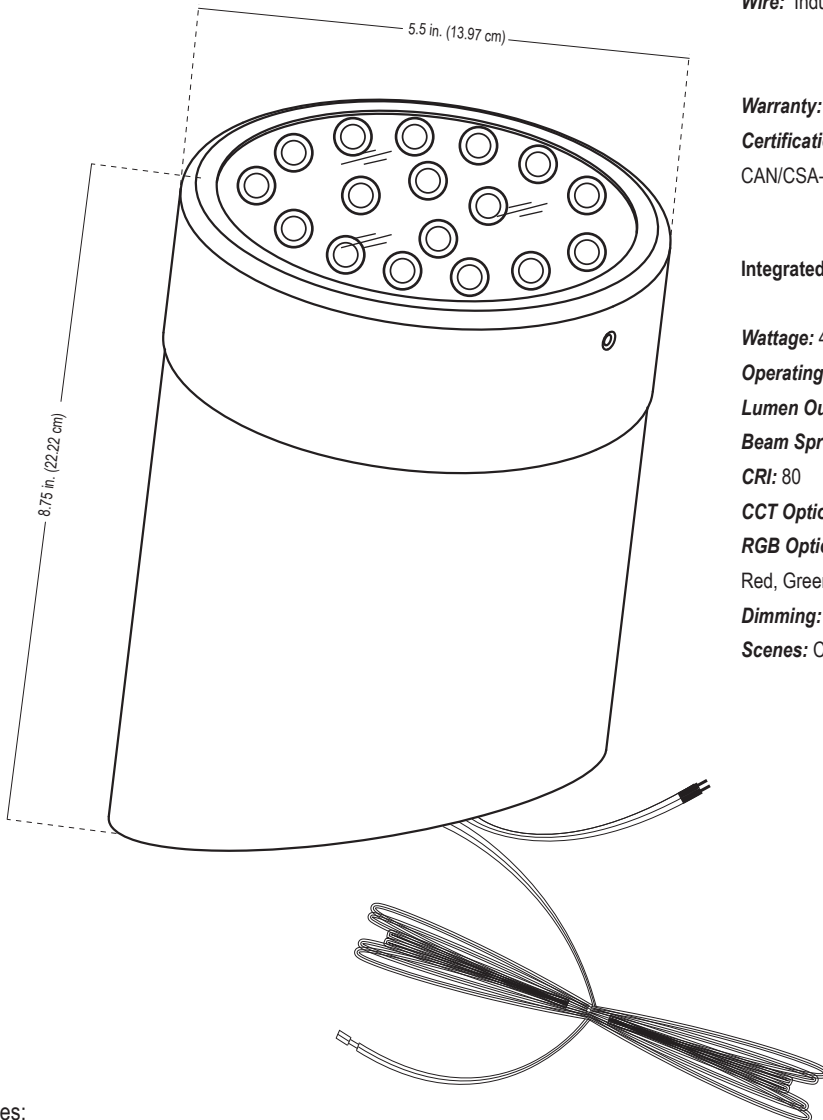

ALLIANCE

Specification Sheet

Model: WL400-bt (bt Well Light)

Fixture Height: 8.75 in. (22.22 cm)
Can Diameter: 5.5 in. (13.97 cm)
Grate Diameter: 5.5 in. (13.97 cm)

Notes:

Project:
Type:

Specifications and Features:

Grate: Aged brass debris guard with clear glass lens

Can: ABS housing, black, angled on one end

Lamp Ring: Lamp retainer ring, stainless steel

Wire: Industry First, double wire lead pre-connected to the fixture, 16 awg (*UL listed*), brown
-25 foot wire lead, pre-stripped for easy wire connection
-18 inch wire lead, LED connection ready

Wattage: 4w - 11w

Operating Voltage Range: 10v - 14v

Lumen Output: 15lm to 900lm

Beam Spread: 40°

CRI: 80

CCT Options: Preset options for 2700K, 3000K, 4000K

RGB Options: Unlimited Color Wheel Options with quick preset options for Red, Green, Blue, Amber and Purple