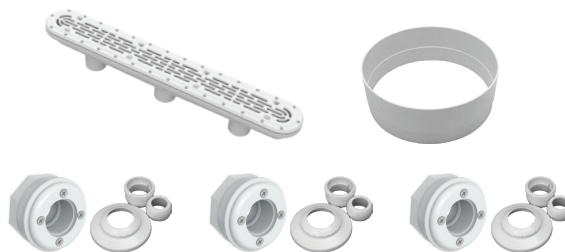

SKRVFL364Nxxx

Flow Star skimmer with narrow 9" deep throat, flow assembly, basket, lid and adjustable collar

Designed for commercial and residential use, 15 GPM min, 90 GPM max

SKRVFL364NxxxB

Flow Star bonded skimmer with narrow 9" deep throat, flow assembly, basket, lid and adjustable collar

Designed for commercial and residential use, 15 GPM min, 90 GPM max

SECxxx

3" skimmer extension collar

ES1408SLxx

4-Screw Vinyl Fitting with 1½" Socket

DCxxx

Three-Piece Decorative Cover

STANDARD COLORS

- 01 – White
- 03 – Light Gray
- 05 – Dark Gray

VGBA Vinyl Dual Drain System

Standard

Standard Skimmer Kit

8MFSBVxxx – qty 2
SKRVFL364Nxxx – qty 1
SECxxx – qty 1
ES1408SLxx – qty 3
DCxxx – qty 3

Part # VBK12xx
1 per case

Standard Bonded Skimmer Kit

8MFSBVxxx – qty 2
SKRVFL364NxxxB – qty 1
SECxxx – qty 1
ES1408SLxx – qty 3
DCxxx – qty 3

Part # VBK16xx
1 per case

VGBA Vinyl Single-Unblockable Drain System

Standard

Standard Skimmer Kit