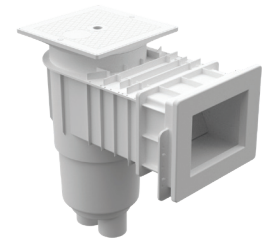

32CDFLVxxx

32" Channel Drain Flat Grate Suction Outlet Cover and ABS Three-Port Manufactured Sump for Vinyl

VGBA certified unblockable system, visit www.aquastarpoolproducts.com/flowcode for specifications

SKRVFL364Nxxx

Flow Star skimmer with narrow 9" deep throat, flow assembly, basket, lid and adjustable collar

Designed for commercial and residential use, 15 GPM min, 90 GPM max

SKRVFL364NxxxB

Flow Star bonded skimmer with narrow 9" deep throat, flow assembly, basket, lid and adjustable collar

Designed for commercial and residential use, 15 GPM min, 90 GPM max

SECxxx

3" skimmer extension collar

ES1408SLxx

4-Screw Vinyl Fitting with 1½" Socket

DCxxx

Three-Piece Decorative Cover

STANDARD COLORS

- 01 – White
- 03 – Light Gray
- 05 – Dark Gray

VGBA Vinyl Dual Drain System

Standard

Standard Skimmer Kit

8MFSBVxxx – qty 2
SKRVFL364Nxxx – qty 1
SECxxx – qty 1
ES1408SLxx – qty 3
DCxxx – qty 3

Part # VBK12xx
1 per case