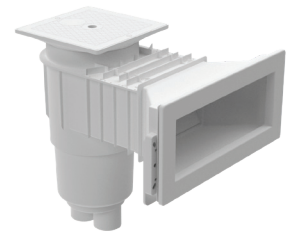

Part # VBK18xx
1 per case

Bonded Wide Mouth Skimmer Kit

- 8MFSBVxxx - qty 2
- SKR37xxx64xxx - qty 1
- SECxxx - qty 1
- ES1408SLxx - qty 3
- DCxxx - qty 3

Part # VBK20xx
1 per case

VGBA Vinyl Single-Unblockable Drain System