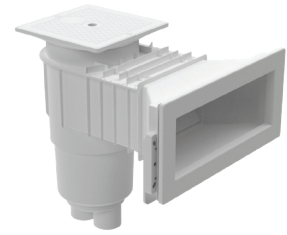

VGBA Vinyl Dual Drain System

Wide Mouth

Standard Wide Mouth Skimmer Kit

- 8MFSBVxxx - qty 2
- SKR36xxx64xxx - qty 1
- SECxxx - qty 1
- ES1408SLxx - qty 3
- DCxxx - qty 3

Part # VBK18xx
1 per case

Bonded Wide Mouth Skimmer Kit

- 8MFSBVxxx - qty 2
- SKR37xxx64xxx - qty 1
- SECxxx - qty 1
- ES1408SLxx - qty 3
- DCxxx - qty 3

Part # VBK20xx
1 per case