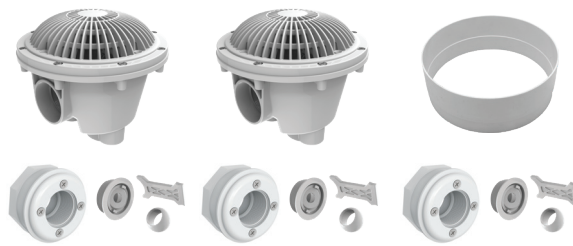

VINYL BUILDER'S KITS - WIDE MOUTH SKIMMER WITH FLUSH EYEBALL KITS

Convenient kits for vinyl pools and spas

ITEM DESCRIPTIONS

8MFSBVxxx

8" MoFlow cover with vinyl ABS sump bucket

VGBA certified dual drain system, visit www.aquastarpoolproducts.com/flowcode for specifications

32CDFLVxxx

32" Channel Drain Flat Grate Suction Outlet Cover and ABS Three-Port Manufactured Sump for Vinyl

VGBA certified unblockable system, visit www.aquastarpoolproducts.com/flowcode for specifications

SKR36xxx64xxx

Flow Star wide mouth skimmer, flow assembly, basket, lid and adjustable collar
Designed for commercial and residential use, 15 GPM min, 90 GPM max

SKR37xxx64xxx

Flow Star wide mouth bonded skimmer, flow assembly, basket, lid and adjustable collar

Designed for commercial and residential use, 15 GPM min, 90 GPM max

SECxxx

3" skimmer extension collar

ES1408SLxx

4-Screw Vinyl Fitting with 1½" Socket

JOxxx

Flush Retrofit eyeball

STANDARD COLORS

- ☐ 01 - White
- ☐ 03 - Light Gray
- ☐ 05 - Dark Gray

VGBA Vinyl Dual Drain System

Wide Mouth

Standard Wide Mouth Skimmer Kit

- 8MFSBVxxx - qty 2
- SKR36xxx64xxx - qty 1
- SECxxx - qty 1
- ES1408SLxx - qty 3
- JOxxx - qty 3

Part # VBK24xx
1 per case

Bonded Wide Mouth Skimmer Kit

- 8MFSBVxxx - qty 2
- SKR37xxx64xxx - qty 1
- SECxxx - qty 1
- ES1408SLxx - qty 3
- JOxxx - qty 3

Part # VBK22xx
1 per case