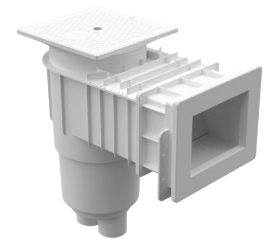

SKRVFL364Nxxx

Flow Star skimmer with narrow 9" deep throat, flow assembly, basket, lid and adjustable collar

Designed for commercial and residential use, 15 GPM min, 90 GPM max

SKRVFL364NxxxB

Flow Star bonded skimmer with narrow 9" deep throat, flow assembly, basket, lid and adjustable collar

- 01 – White
- 03 – Light Gray
- 05 – Dark Gray

VGBA Vinyl Dual Drain System

Standard

Standard Skimmer Kit

8MFSBVxxx – qty 2
SKRVFL364Nxxx – qty 1
SECxxx – qty 1
ES1408SLxx – qty 3
DCxxx – qty 3

Part # VBK12xx
1 per case

Standard Bonded Skimmer Kit

8MFSBVxxx – qty 2
SKRVFL364NxxxB – qty 1
SECxxx – qty 1
ES1408SLxx – qty 3
DCxxx – qty 3

Part # VBK16xx
1 per case

VGBA Vinyl Single-Unblockable Drain System

Standard

Standard Skimmer Kit

32CDFLVxxx – qty 1
SKRVFL364Nxxx – qty 1
SECxxx – qty 1
ES1408SLxx – qty 3
DCxxx – qty 3

Part # VBK13xx
1 per case

Standard Bonded Skimmer Kit

32CDFLVxxx – qty 1
SKRVFL364NxxxB – qty 1
SECxxx – qty 1
ES1408SLxx – qty 3
DCxxx – qty 3