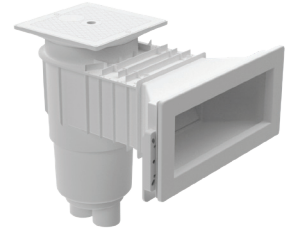

VGBA Vinyl Dual Drain System

Wide Mouth

Standard Wide Mouth Skimmer Kit

- 8MFSBVxxx - qty 2
- SKR36xxx64xxx - qty 1
- SECxxx - qty 1
- ES1408SLxx - qty 3
- JOxxx - qty 3

Part # VBK24xx
1 per case

Bonded Wide Mouth Skimmer Kit

- 8MFSBVxxx - qty 2
- SKR37xxx64xxx - qty 1
- SECxxx - qty 1
- ES1408SLxx - qty 3
- JOxxx - qty 3

Part # VBK22xx
1 per case