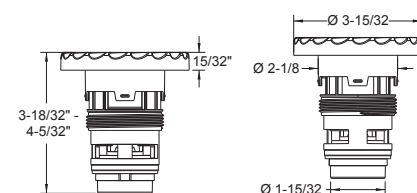

### 2½" Gunite Rotational Jet Barrel (Single / Double)