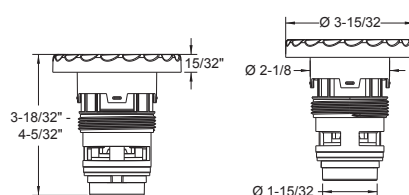

AquaThunder Jet Barrel

Features

- Clean scallop design
- Adjustable front flange
- Threaded for easy assembly
- Made from ABS engineering grade resin
- Interchangeable with most popular brands
- Fits ATHxx and ATGxxx housing

AquaThunder Jet Barrel with Therapeutic Spinner

Features

- Clean scallop design
- Adjustable front flange
- Threaded for easy assembly
- Made from ABS engineering grade resin
- Interchangeable with most popular brands
- Stainless steel ball bearing race for smooth and durable spinning action
- Fits ATHxx and ATGxxx housing

2½" Gunite Rotational Jet Barrel (Single / Double)

Features

- Clean scallop design
- Adjustable front flange
- Threaded for easy assembly
- Interchangeable with most popular brands
- Fits ATHxx and ATGxxx housing

2½" Gunite Massage Jet Barrel

Features

- Rotates for massage therapy
- Clean scallop design
- Adjustable front flange
- Threaded for easy assembly
- Interchangeable with most popular brands
- Fits ATHxx and ATGxxx housing