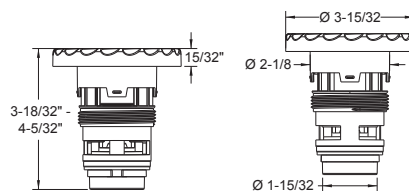

AquaThunder Jet Barrel

Features

- Clean scallop design
- Adjustable front flange
- Threaded for easy assembly
- Made from ABS engineering grade resin
- Interchangeable with most popular brands
- Fits ATHxx and ATGxxx housing

AquaThunder Jet Barrel with Therapeutic Spinner

Features

- Clean scallop design
- Adjustable front flange
- Threaded for easy assembly
- Made from ABS engineering grade resin
- Interchangeable with most popular brands
- Stainless steel ball bearing race for smooth and durable spinning action
- Fits ATHxx and ATGxxx housing

2½" Gunite Rotational Jet Barrel (Single / Double)

Features

- Clean scallop design
- Adjustable front flange
- Threaded for easy assembly
- Interchangeable with most popular brands
- Fits ATHxx and ATGxxx housing

2½" Gunite Massage Jet Barrel

Features

- Rotates for massage therapy
- Clean scallop design
- Adjustable front flange
- Threaded for easy assembly
- Interchangeable with most popular brands
- Fits ATHxx and ATGxxx housing