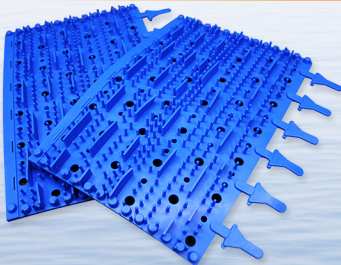

VACUUMS ALL FINE DEBRIS, SAND & SILT
 CUSTOM HAND TRUCK WITH PNEUMATIC TIRES
 1 HP HAYWARD® SUPER PUMP®
 C-500 HAYWARD® CARTRIDGE FILTER
 1½" X 6' FLEX PVC RETURN PIPE
 WATERPROOF SWITCH BOX
 37' GFCI CORD SET
 QUICK CONNECT UNIONS & CLAMPS
JET LINE #AQF14

TOMCAT® REPLACEMENT PARTS FOR AQUABOT®, BLUE DIAMOND® & POLARIS®

AQUAQUALITY POOLS #001-0443
 BRUSHES, RUBBER, BLUE (PAIR)
 REPLACEMENT FOR:
 AQUA PRODUCTS #3002B

AQUAQUALITY POOLS #001-0600
 DRIVE BELTS (PAIR)
 REPLACEMENT FOR:
 AQUA PRODUCTS #3302