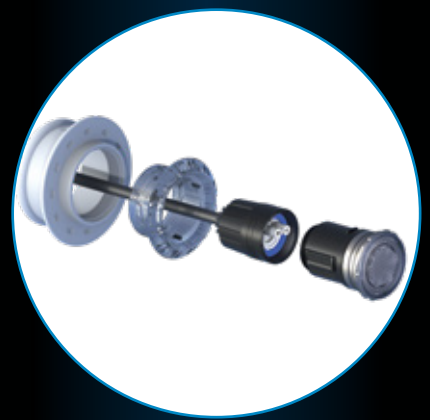

BUILT SMART

A water-cooled Titanium Heat Sink ensures optimal thermal performance and long-term reliability, while the IPX8 rated Quick-Connect Plug enables fast, hassle-free installation and servicing.