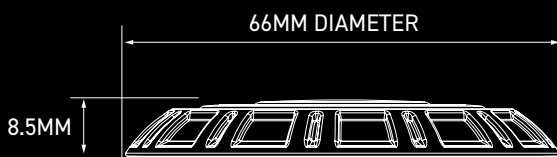

The **TITAN** Series is designed and manufactured in Australia and backed by Spa Electrics' industry leading customer care network.

For more information on the **TITAN** Series and our products, please visit: www.spaelectrics.com.au

PRODUCT SPECIFICATION

VOLTAGE:	12V AC
WATTAGE:	8w
INGRESS PROTECTION:	IPX8
SUITABLE FOR:	Concrete Pools

LED LIGHT TYPE MULTIPLUS

LED ARRAY:	RGB+W
WAVELENGTH:	Varies
COLOUR RANGE:	7 Colours + 4 Shows
	MULTIPLUS

HARDWARE SPECIFICATION

POOL CONTROLLERS:	Compatible with most major brand pool controllers Compatible with iRIS controllers
TRANSFORMER:	Compatible with LVT Series

Spa Electrics®

spaelectrics.com.au