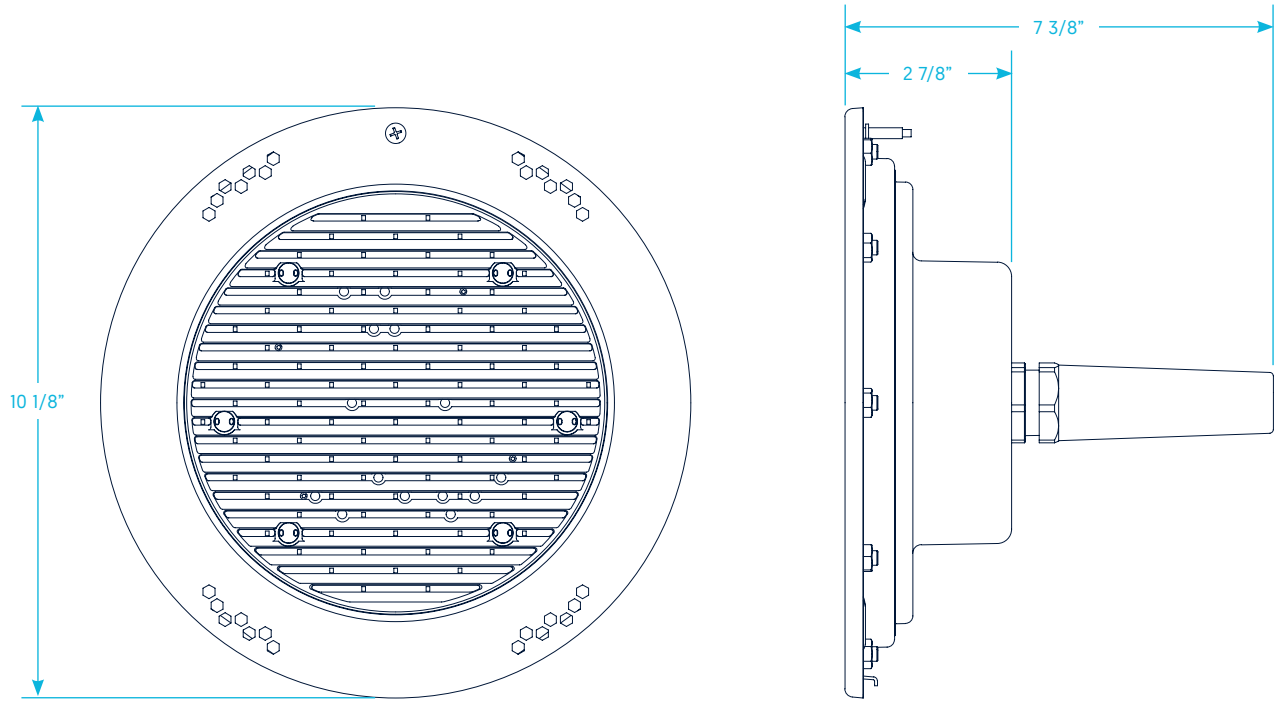

## Details

Model number	BMB.PL.96W.W-150.3C
Dimensions	8" Diameter [PAR64]
Certifications	UL 676 Pool and Spa
Installation	Submersible, niche-mounted with built-in BMB technology for natural water convection, providing enhanced cooling and extended light
Origin	Made in USA

## Material

Material	316 Stainless Steel
IP rating	IP68 — Certified Submersible up to 3m depth
Face ring	316 Stainless Steel Flush Mount
Protection glass	8mm tempered safety glass [frosted glass available, consult BMB for details]

# Bright White Light

Model Number: BMB.PL.96W.W-150.3C

**BLUE MAR  
BASINS®**

The information contained in this document is the sole property of Blue Mar Basins®. Any reproduction in part or as a whole without written permission of Blue Mar Basins® is prohibited.