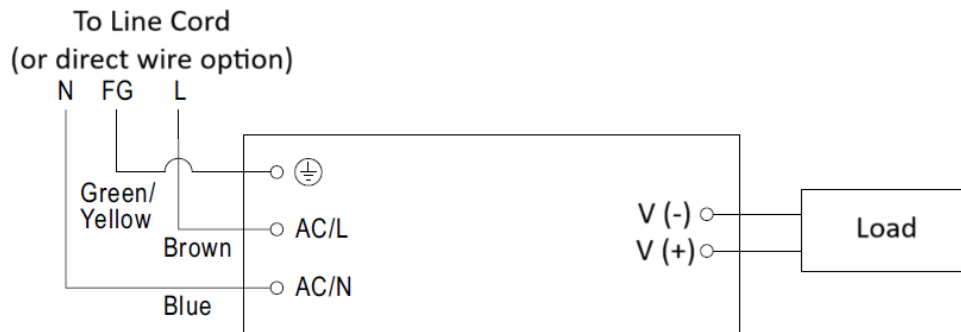

Blue Mar Basins®

24V DC Power Supply

Power unit for fountains, swimming pools, and spas

Listed to UL 379 specification

Dimensions - in Inches

Wiring Diagram

Order Code: BMB-E-PS24

Contact: