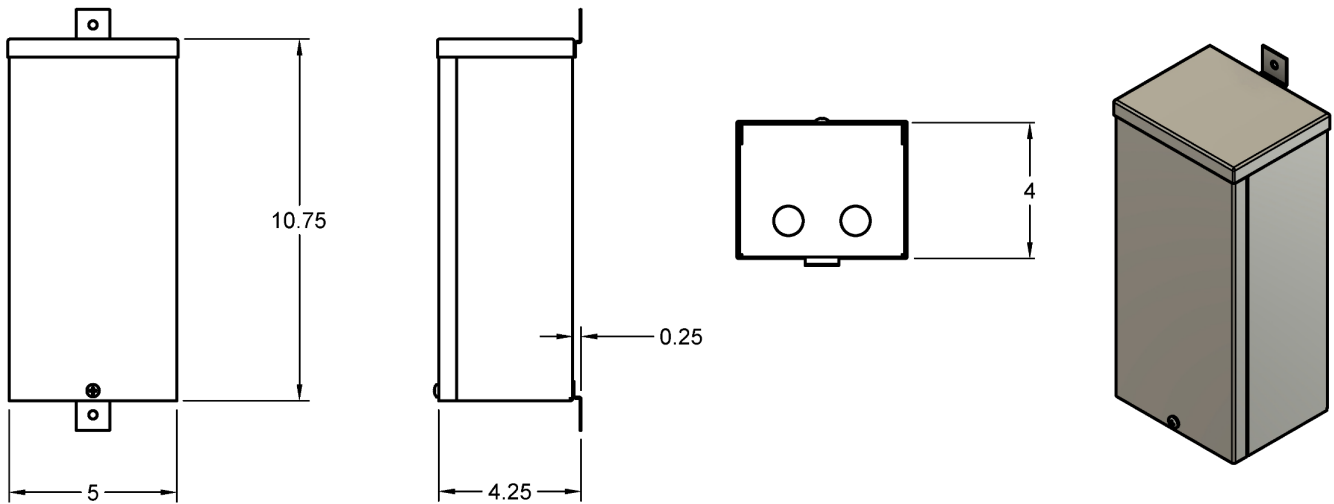

Blue Mar Basins®

24V DC Power Supply

Power unit for fountains, swimming pools, and spas

Listed to UL 379 specification

Dimensions - in Inches

Wiring Diagram

Order Code: BMB-E-PS24

Contact: