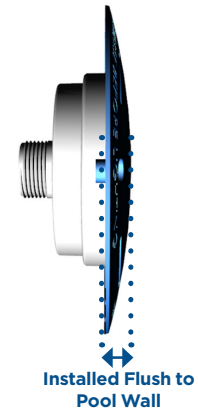

SpectrumTM
360

LED POOL LIGHTS

BLUE SQUARE

Spectrum™

360

LED POOL LIGHTS

Bring Water to Life with Vivid, Resort Style Lighting

- 6 1/2" Flush Mount light maximizes panoramic light delivery
- Energy Efficient LED drivers only 24WATT verses the traditional 400WATT incandescent
- Over 20x longer life expectancy verses the traditional incandescent
- Ultra Safe, Low Voltage (12V)
- Smart Disconnect feature allows for easy detachable light with no cord replacement
- Simple, one switch programming

Product Options:

Light Colors: Cool White, Brilliant Blue and Multi-Color*

(*Multi-Color has 16 unique colors and 5 light shows - see LED Operating Manual for more details)

Cord Lengths: 50ft, 100ft, 150ft

Product Size:

6 1/2"

Limitless variety of color possibilities

Technical: 12 Volt AC Transformer not included | Light is for submerged operation only | Nominal Supply Voltage = 12C AC 50/60 Hz | Power Consumption = 23 VA max for Multi-color / 16 VA for Cool White and Brilliant Blue | Find all technical data at www.bluesquaremfg.com/downloads