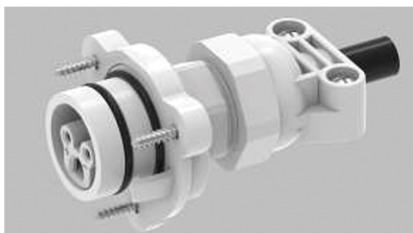

The advanced design of the Vivid 360 LED Pool Light results in a compact and stylish underwater light, easily retrofitted into popular existing pool niches as well as for new pool construction. The anti-glare lens ensures increased beam spread and diffused illumination of the pool interior.

The all-plastic construction of the light negates the need for bonding/grounding and ensures safety to pool users. Available in a wide range of LED colors and intensities, Vivid 360 LED Pool Lights are also compatible with popular third-party controllers.

**MAXIMUM CABLE LENGTHS**  
 For VIVID 360 LED Pool Lights

Voltage	VIVID 360 - 30VA			VIVID 360 MAX - 60VA	
	16A WG	14A WG	12A WG	16A WG	14A WG
12V	60ft	100ft	120ft	60ft	90ft
13V	80ft	130ft	160ft	90ft	125ft
14V	100ft	160ft	200ft	120ft	175ft

VIVID 360 LED  
 Retro-Fit Light

Plug Kit factory-fitted on  
 14AWG Cable

**VIVID PLUG KIT - POOL NICHE**

An innovative feature of the Vivid 360 LED Pool Light is its connectivity. The unique and patented waterproof Plug Kit is factory fitted to the supply cord, and allows for simple connection and detachment to the rear of the light. For pool remodels, this means that the light can be safely stored away until the pool renovation is completed—thus protecting it during pool construction. Available cable lengths are 50ft 14AWG, 100ft 12AWG, and 150ft 12Awg.