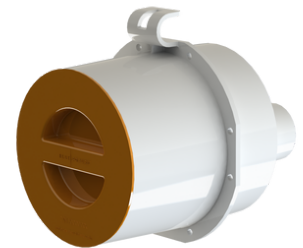

POOL LIGHT ONLY

- GB10-MC GalaxyBrite Pool Light - RGBW
- GB10-WT GalaxyBrite Pool Light - White
- GB10-BL GalaxyBrite Pool Light - Blue
- GB10-MCCR GalaxyBrite Pool Light-RGBW/Chrome TR
- GB10-WTCR GalaxyBrite Pool Light-White/Chrome TR
- GB10-BLCR GalaxyBrite Pool Light-Blue/Chrome TR

POOL LIGHT W/ PLUG KIT

- GB10P-MC GalaxyBrite Pool Light & Retro Plug Kit - RGBW
- GB10P-WT GalaxyBrite Pool Light & Retro Plug Kit-White
- GB10P-BL GalaxyBrite Pool Light & Retro Plug Kit - Blue
- GB10P-MCCR GalaxyBrite Pool Light & Retro Plug-RGBW/Chrome TR
- GB10P-WTCR GalaxyBrite Pool & Retro Plug Kit-WT/Chrome TR
- GB10P-BLCR GalaxyBrite Pool & Retro Plug Kit-BL/Chrome TR

SPA LIGHT ONLY

- GB2-WT GalaxyBrite Pipe Light - White
- GB2-BL GalaxyBrite Pipe Light - Blue
- GB6-MC GalaxyBrite Spa Light - RGBW
- GB6-WT GalaxyBrite Spa Light - White
- GB6-BL GalaxyBrite Spa Light - Blue
- GB6-MCCR GalaxyBrite Spa Light - RGBW/Chrome TR
- GB6-WTCR GalaxyBrite Spa Light - White/Chrome TR
- GB6-BLCR GalaxyBrite Spa Light - Blue/Chrome TR

SPA LIGHT W/ PLUG KIT + ADAPTER (FOR 5" OR 6" NICHE)

- GB6P-MC GalaxyBrite Spa Light & Retro Plug Kit - RGBW
- GB6P-WT GalaxyBrite Spa Light & Retro Plug Kit - White
- GB6P-BL GalaxyBrite Spa Light & Retro Plug Kit - Blue
- GB6P-MCCR GalaxyBrite Spa & Retro Plug Kit-RGBW/Chrome TR
- GB6P-WTCR GalaxyBrite Spa & Retro Plug Kit-WT/Chrome TR
- GB6P-BLCR GalaxyBrite Spa & Retro Plug Kit-BL/Chrome TR

PIPE LIGHT ONLY

- GB2-MC GalaxyBrite Pipe Light - RGBW
- GB2-WT GalaxyBrite Pipe Light - White
- GB2-BL GalaxyBrite Pipe Light - Blue

RETRO PLUG KIT CUT THE CORD, DON'T PULL IT