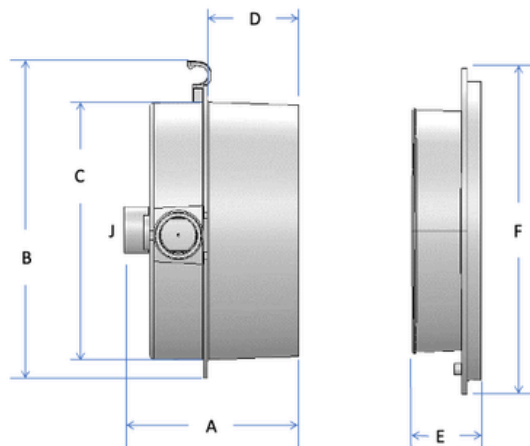

Product Color	Product #	Wattage	Lumens	Warranty
White	GB10-WT	31W	2400	3 Years
Blue	GB10-BL	31W	600	3 Years
RGBW	GB10-MC	31W	2400	3 Years

MAXIMUM CABLE LENGTHS

MULTICOLOR LIGHT CABLE	
Voltage	14AWG
13V	75
14V	150
15V	230

Code	Pool Dimensions (Inches)
A	5.99
B	10.83
C	8.82
D	3.13
E	11.17
F	11.17
G	2.87
H	10.34
I	10.55
J	SCH 401" Pipe