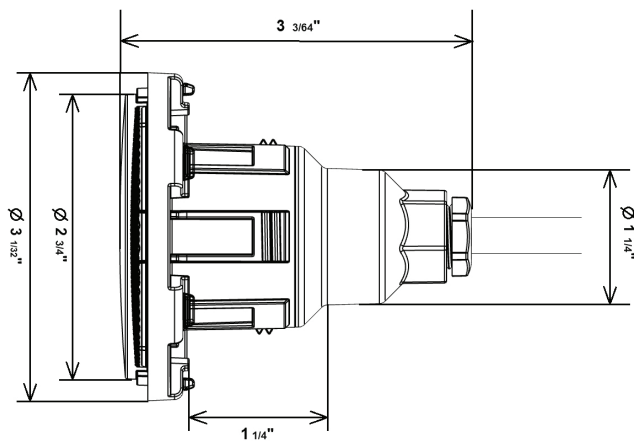

# BRIO

LED Light 3" for 1.5" return fitting

## DESCRIPTION

- Cable Light
- Available in lengths of 50' and 100' cable
- Version 12V AC Blanc ou Multicolore
- Easy 1.5 return fitting installation
- Wide beam angle of 160°
- Up to 24 W and 2400 Lm
- Advanced features with Brio Wil controller:  
Management of colors and luminosity, sequences speed and OFF hours.
- Dry installation with CCEI's return fitting
- Warranty 2 years
- ULC & UL Listed