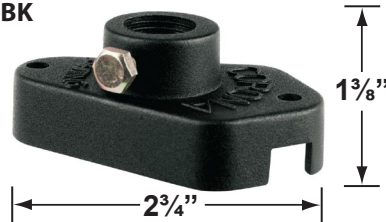

SPECIFICATION SHEET

PRODUCT # : CL-539

• Directional Light

• Cast Aluminum

Fixture Specifications:

Housing & Shroud: Precision machined cast aluminum. The two brass thumb screws allow field adjustments. Shroud is rotatable 360° to prevent glare.

CX-704 Aluminum Oval Bracket with 1/2" NPT Female Hub
Finishes: **BK**- Black, **BZ**- Bronze, **GR**- Green,
GT- Granite, **RT**- Rust, **VG**- Verde Green,
WH- White

Cable Connectors

CX-854 Direct Burial Silicone Filled Wire Nut, **Tan**

CX-858 Speedy Cable Connector, Supply Cable up to 10-2, **Black**

CX-839 Universal cable connector, Supply cable up to 8-2,
one/Pack **Black**

CX-700-BK

CX-704-BK

CX-839