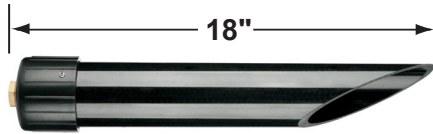

PRODUCT # : CL-539

• Directional Light

• Cast Aluminum

Mounting Pedestals

- CX-601-BK 1" PVC Mounting Pedestal, ½" NPT, **Black**
- CX-601-VG 1" PVC Mounting Pedestal, ½" NPT, **Verde Green**
- CX-603-BK 3" PVC Mounting Pedestal, ½" NPT Female Brass Hub on top, **Black**
- CX-603-VG 3" PVC Mounting Pedestal, ½" NPT Female Brass Hub on top, **Verde Green**

CX-603-BK

- CX-604-BK 1" PVC Adjustable Mounting Pedestal, ½" NPT, **Black**
- CX-621-BK 1" PVC Cap, ½" NPT, **Black**
- CX-621-VG 1" PVC Cap, ½" NPT, **Verde Green**
- CX-622-BK 2" PVC Cap, ½" NPT, **Black**
- CX-622-VG 2" PVC Cap, ½" NPT, **Verde Green**
- CX-624-BK 3" PVC Cap, ½" NPT Female Brass Hub, **Black**
- CX-624-VG 3" PVC Cap, ½" NPT Female Brass Hub, **Verde Green**