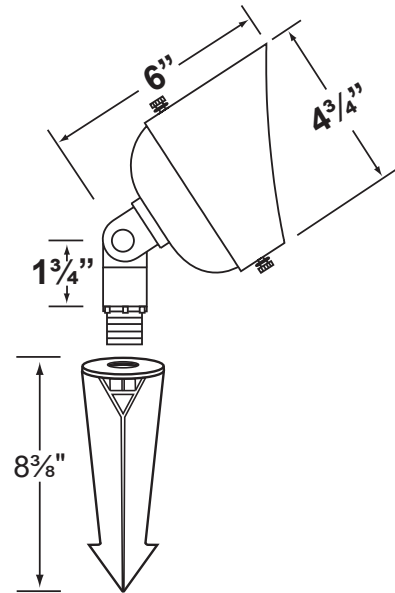

AVAILABLE LED LAMPS (Corona LED lamps have a five (5) year limited warranty against manufacturer's defects)

LAMP NUMBER	WATTS	BEAM		COLOR & TEMP.	RATED HOURS	HALOGEN EQUIVALENT
		SPREAD	LUMEN			
L-ED36-6W-FL	6	45° Flood	610	2700K	50,000	35 Watt
L-ED36-6W-WF	6	60° Wide Flood	610	2700K	50,000	35 Watt
L-ED36-10W-FL	10	45° Flood	800	2700K	50,000	50 Watt
L-ED36-10W-WF	10	60° Wide Flood	800	2700K	50,000	50 Watt
L-ED36-13W-FL	13	45° Flood	1150	2700K	50,000	75 Watt
L-ED36-13W-WF	13	60° Wide Flood	1150	2700K	50,000	75 Watt

For more additional Lamps, and accessories visit Coronalighting.com

JOB INFORMATION

TYPE: _____ DATE: _____

JOB NAME & ADDRESS: _____

PRODUCT #:

TOTAL QUANTITY:

LAMP TYPE & WATTAGE:

TRANSFORMER:

CONTRACTOR:

SPECIFIER:

• When ordering LED lamp with a fixture your part number should follow the format below:

• **CL** - **product #** - **color** - **lamp** - **wattage** - **lamp angle**

CL - **539** - **BZ** - **L-ED36** - **13W** - **FL**

Example: CL-539-BZ-L-ED36-13W-FL

• Corona Lighting reserves the right to make any change and/or improvement to the design and construction of this fixture without further notification.