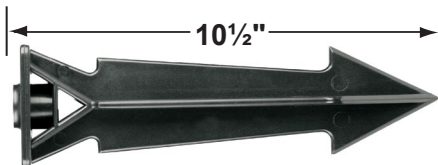

Ground Spikes

- CX-642-BK 8.5" ABS Spike, ½" NPT, **Black**
- CX-642-BZ 8.5" ABS Spike, ½" NPT, **Bronze**
- CX-643-BZ 8.5" ABS Spike, ½" NPT, **Bronze**

CX-647-BK