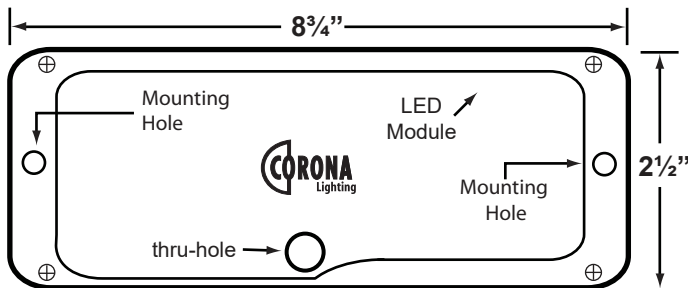

SPECIFICATION SHEET

PRODUCT # : CL-395B-SI

• Brick Light

• Cast Brass

Fixture Specifications:

Housing: Heavy Duty Corrosion Resistant Cast Brass.

Faceplate: Diecast brass faceplate with frosted lens, fitted to stainless steel backplate.

Mounting: Surface mounted on walls or steps. Best used on concrete, brick, or other masonry surfaces. Two screws and two anchor bolts are provided.

Electrical Notes: Removable LED module is dimmable. A remote 12V magnetic transformer is required. Options are available from Corona Lighting. Not for use with electronic transformers. Voltage range for LED module is: 8 -15Volt AC
Ambient temperature: -40°F to 124°F. CRI: Ra > 80
Proper grease/lubricant is suggested on threaded parts during installation process. Increasing voltage above 12 volts AC may decreased life of LED cores.

Dimensions: 8³/₄" (Width) x 2¹/₂" (Height) x 1/2" (Depth)

Warranty: Limited lifetime warranty on fixture housing and faceplate against manufacturer's defects. Ten (10) year warranty on removable LED module.

AB Finish Shown

Template of backplate

NO BACKBOX REQUIRED

NOTE: This is the back of the Fixture. Looking from the front of the fixture the positions of through-hole and other details are reversed.

JOB INFORMATION