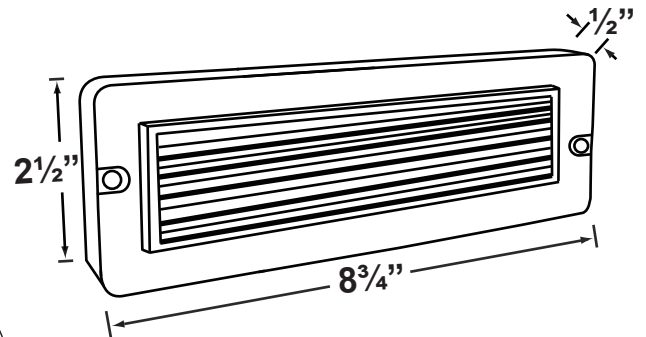

Faceplate: Diecast brass faceplate with frosted lens, fitted to stainless steel backplate.

Finish: **SI- Silver Plated.** Natural toning process. Also available in: **AB- Antique Bronze** & **GM- Gun Metal**

Lighting Source: Removable 5W LED module, 450 lumens, 3000K, 35W halogen equivalent. Rated hours: 30,000

Wiring: Fixture is prewired with a 25 ft SPT2-W direct burial cord, pre-stripped for easy connection. Wire connector sold separately. Universal connector (**CX-839**), silicone filled wire nut (**CX-854**) or quick locking wire connector (**CX-LOC**) are available from Corona Lighting.

Mounting: Surface mounted on walls or steps. Best used on concrete, brick, or other masonry surfaces. Two screws and two anchor bolts are provided.

Electrical Notes: Removable LED module is dimmable. A remote 12V magnetic transformer is required. Options are available from Corona Lighting. Not for use with electronic transformers. Voltage range for LED module is: 8 -15Volt AC
Ambient temperature: -40°F to 124°F. CRI: Ra > 80
Proper grease/lubricant is suggested on threaded parts during installation process. Increasing voltage above 12 volts AC may decreased life of LED cores.

Dimensions: 8³/₄" (Width) x 2¹/₂" (Height) x 1/2" (Depth)

Warranty: Limited lifetime warranty on fixture housing and faceplate against manufacturer's defects. Ten (10) year warranty on removable LED module.

AB Finish Shown