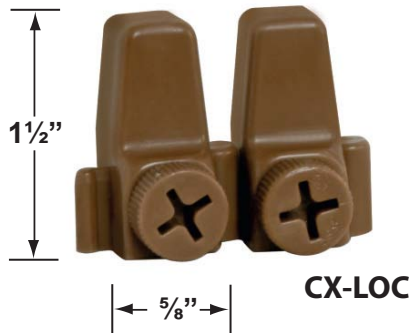

PRODUCT # : CL-110B-GM

Down Lights

• Cast Brass

Cable Connectors

- CX-854 Direct Burial Silicone Filled Wire Nut, **Tan**
- CX-LOC Quick-locking gel filled wire connector
  Two / Pack, **Tan**