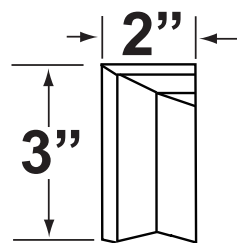

SPECIFICATION SHEET

PRODUCT # : CL-110B-GM

• Down Lights

• Cast Brass

Fixture Specifications:

Housing: Corrosion resistant cast brass. Finish: GM- Gun Metal. Natural toning process. GM finish will vary due to artistic process. Also available in AB- Antique Bronze finish. Lens: Clear and heat resistant tempered flat glass Socket: Top grade fixed ceramic bi-pin socket, with lamp retention clip to securely hold lamp in place. Lamp: Two 12V, MR-16, 50W max. Available in 2xLED (3.5W or 5W) or without lamps. See the Lamp Guide below for more information. Wiring: Fixture is prewired with a 25-ft 18-2 SPT2-W direct burial cord. Wire connector sold separately. Silicone filled direct burial wire nut (CX-854) and quick-locking connectors (CX-LOC) are available from Corona Lighting.	Gasket: Silicone gaskets for water-tight sealing Mounting: Stainless Steel mounting screws with anchor bolts Applications: Outdoor Living Spaces, Porches, Garages, Pool Cages and Pergolas Electrical Notes: A remote 12V transformer is required. Options are available from Corona Lighting. Voltage range for LED lamps are 9V-17V. Proper grease/lubricant is suggested on threaded parts during installation process. Warranty: Limited lifetime warranty on fixture housing against manufacturer's defects.

AVAILABLE LED LAMPS (Corona LED lamps have a five (5) year limited warranty against manufacturer's defects)

LAMP NUMBER	WATTS	BEAM		COLOR & TEMP.	RATED HOURS	HALOGEN EQUIVALENT
		SPREAD	LUMEN			
L-ED16-3W-SP	3.5	15° Spot	270	2700K	50,000	25 Watt
L-ED16-3W-FL	3.5	45° Flood	270	2700K	50,000	25 Watt
L-ED16-3W-WF	3.5	60° Wide Flood	270	2700K	50,000	25 Watt
L-ED16-5W-SP	5	15° Spot	350	2700K	50,000	40 Watt
L-ED16-5W-FL	5	45° Flood	350	2700K	50,000	40 Watt
L-ED16-5W-WF	5	60° Wide Flood	350	2700K	50,000	40 Watt
L-ED16-COB5W-SP	5	15° Spot	450/470	2700K/3000K	50,000	50 Watt
L-ED16-COB5W-FL	5	38° Flood	450/470	2700K/3000K	50,000	50 Watt
L-ED16-COB5W-WF	5	60° Wide Flood	450/470	2700K/3000K	50,000	50 Watt
L-ED16-6W-SP	6	15° Spot	600	2700K/3000K	50,000	75 Watt
L-ED16-6W-FL	6	38° Flood	600	2700K/3000K	50,000	75 Watt
L-ED16-6W-WF	6	60° Wide Flood	600	2700K/3000K	50,000	75 Watt

■ Single color MR-16 LED available in AMBER, BLUE, GREEN, PURPLE, RED and VIOLET

JOB INFORMATION

TYPE: _____ DATE: _____

JOB NAME & ADDRESS: _____

PRODUCT #: _____

TOTAL QUANTITY: _____

LAMP TYPE & WATTAGE: _____

TRANSFORMER: _____

CONTRACTOR: _____

SPECIFIER: _____

• When ordering LED lamp with a fixture your part number should follow the format below:

• CL - **product #** - **lamp** - **wattage** - **lamp angle**
CL - 102B-GM - L-ED16 - 3W - SP

Example: CL-102B-GM-L-ED16-3W-SP

• Corona Lighting reserves the right to make any change and/or improvement to the design and construction of this fixture without further notification.