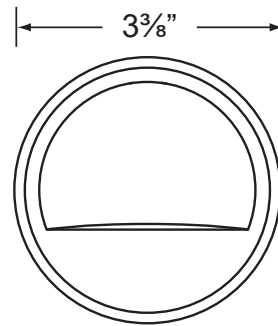

AVAILABLE LED LAMPS (Corona LED lamps have a five (5) year limited warranty against manufacturer's defects)

LAMP NUMBER	WATTS	BEAM		COLOR & TEMP.	RATED HOURS	HALOGEN EQUIVALENT
		SPREAD	LUMEN			
L-EDT3-2W	2	360°	200	2700K	25,000	20 Watt
L-EDT3-2.5W	2.5	180°	240	2700K	25,000	35 Watt
L-EDT3-2W-3K	2	360°	210	3000K	25,000	20 Watt
L-EDT3-2.5W-3K	2.5	180°	250	3000K	25,000	35 Watt
L-EDT3-AM*	2	360°	170	2000K	25,000	20 Watt

* AM- Amber color
For more additional Lamps, and accessories visit Coronalighting.com

JOB INFORMATION

TYPE: _____ DATE: _____

JOB NAME & ADDRESS: _____

PRODUCT #: _____

TOTAL QUANTITY: _____

LAMP TYPE & WATTAGE: _____

TRANSFORMER: _____

CONTRACTOR: _____

SPECIFIER: _____

• If you are ordering LED lamps you should follow the format below:

• **CL** - **product #** - **lamp** - **wattage**

Example: CL-343B-AB-L-EDT3-2W-3K

CL - **343B-AB** - **L-EDT3** - **2W-3K**

• Corona Lighting reserves the right to make any change and/or improvement to the design and construction of this fixture without further notification.