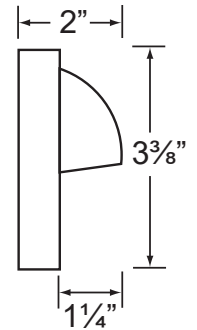

AVAILABLE LED LAMPS (Corona LED lamps have a five (5) year limited warranty against manufacturer's defects)

LAMP NUMBER	WATTS	BEAM		COLOR & TEMP.	RATED HOURS	HALOGEN EQUIVALENT
		SPREAD	LUMEN			
L-EDT3-2W	2	360°	200	2700K	25,000	20 Watt
L-EDT3-2.5W	2.5	180°	240	2700K	25,000	35 Watt
L-EDT3-2W-3K	2	360°	210	3000K	25,000	20 Watt
L-EDT3-2.5W-3K	2.5	180°	250	3000K	25,000	35 Watt
L-EDT3-AM*	2	360°	170	2000K	25,000	20 Watt

* AM- Amber color
For more additional Lamps, and accessories visit Coronalighting.com

JOB INFORMATION

TYPE: _____ DATE: _____

JOB NAME & ADDRESS: _____

PRODUCT #: _____

TOTAL QUANTITY: _____

LAMP TYPE & WATTAGE: _____

TRANSFORMER: _____

CONTRACTOR: _____

SPECIFIER: _____

• If you are ordering LED lamps you should follow the format below:

• **CL** - **product #** - **lamp** - **wattage**

Example: CL-343B-AB-L-EDT3-2W-3K

CL - **343B-AB** - **L-EDT3** - **2W-3K**

• Corona Lighting reserves the right to make any change and/or improvement to the design and construction of this fixture without further notification.