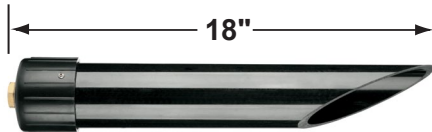

PRODUCT # : CL-641

• Area Lights

• Aluminum

Mounting Pedestals

- CX-601-BK 1" PVC Mounting Pedestal, 1/2" NPT, **Black**
- CX-601-VG 1" PVC Mounting Pedestal, 1/2" NPT, **Verde Green**
- CX-603-BK 3" PVC Mounting Pedestal, 1/2" NPT Female Brass Hub on top, **Black**
- CX-603-VG 3" PVC Mounting Pedestal, 1/2" NPT Female Brass Hub on top, **Verde Green**

CX-603-BK

- CX-604-BK 1" PVC Adjustable Mounting Pedestal, 1/2" NPT, **Black**
- CX-621-BK 1" PVC Cap, 1/2" NPT, **Black**
- CX-621-VG 1" PVC Cap, 1/2" NPT, **Verde Green**
- CX-622-BK 2" PVC Cap, 1/2" NPT, **Black**
- CX-622-VG 2" PVC Cap, 1/2" NPT, **Verde Green**
- CX-624-BK 3" PVC Cap, 1/2" NPT Female Brass Hub, **Black**
- CX-624-VG 3" PVC Cap, 1/2" NPT Female Brass Hub, **Verde Green**

Mounting Canopies

- CX-703 Aluminum tree mount canopy 1/2" NPT
  Finishes: **BK- Black, BZ- Bronze, GR- Green, GT- Granite, RT- Rust, VG- Verde Green, WH- White**