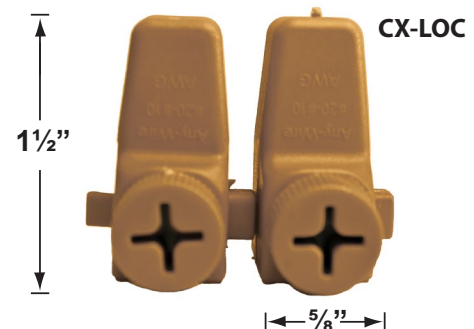

PRODUCT # : CL-641

• Area Lights

• Aluminum

Mounting Pedestals

- CX-601-BK 1" PVC Mounting Pedestal, 1/2" NPT, **Black**
- CX-601-VG 1" PVC Mounting Pedestal, 1/2" NPT, **Verde Green**
- CX-603-BK 3" PVC Mounting Pedestal, 1/2" NPT Female Brass Hub on top, **Black**
- CX-603-VG 3" PVC Mounting Pedestal, 1/2" NPT Female Brass Hub on top, **Verde Green**

- CX-604-BK 1" PVC Adjustable Mounting Pedestal, 1/2" NPT, **Black**
- CX-621-BK 1" PVC Cap, 1/2" NPT, **Black**
- CX-621-VG 1" PVC Cap, 1/2" NPT, **Verde Green**
- CX-622-BK 2" PVC Cap, 1/2" NPT, **Black**
- CX-622-VG 2" PVC Cap, 1/2" NPT, **Verde Green**
- CX-624-BK 3" PVC Cap, 1/2" NPT Female Brass Hub, **Black**
- CX-624-VG 3" PVC Cap, 1/2" NPT Female Brass Hub, **Verde Green**

Mounting Canopies

- CX-703 Aluminum tree mount canopy 1/2" NPT
  Finishes: **BK- Black, BZ- Bronze, GR- Green, GT- Granite, RT- Rust, VG- Verde Green, WH- White**

Cable Connectors

- CX-854 Direct Burial Silicone Filled Wire Nut, **Tan**
- CX-858 Speedy Cable Connector, Supply Cable up to 10-2, **Black**
- CX-839 Universal cable connector, Supply cable up to 8-2, one/Pack **Black**
- CX-LOC Quick-Locking Silicone Filled Wire Connector, 25 Sets (50 per Pack)

Ground Spikes

- CX-642-BK 8.5" ABS Spike, 1/2" NPT, **Black**
- CX-642-BZ 8.5" ABS Spike, 1/2" NPT, **Bronze**
- CX-643-BZ 8.5" ABS Spike, 1/2" NPT, **Bronze**

- CX-646-BK 8" ABS Spike, 1/2" NPT, **Black**
- CX-646-BR 8" ABS Spike, 1/2" NPT, **Natural Brass**
- CX-646-SS 8" ABS Spike, 1/2" NPT, **Stainless Steel**
- CX-647-BK 10.5" Heavy Duty ABS Spike, 1/2" NPT, **Black**

Mounting Risers