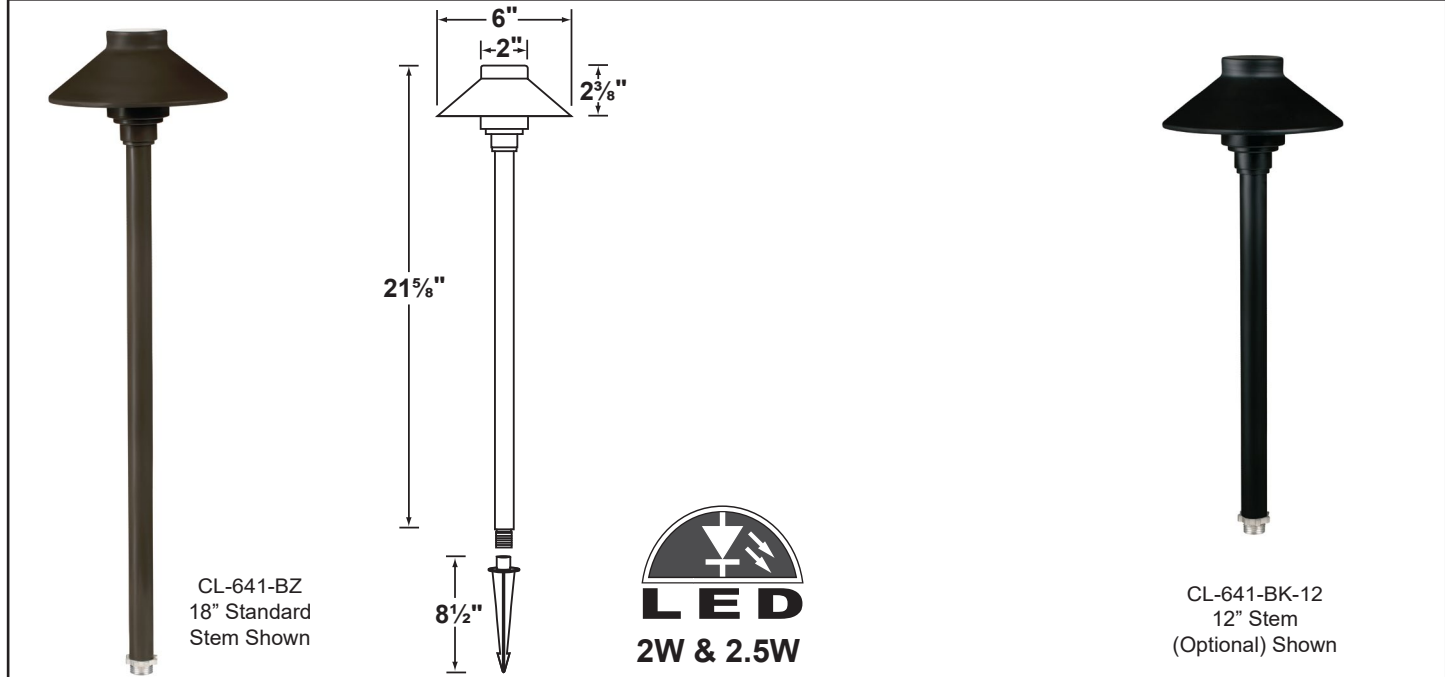

SPECIFICATION SHEET

PRODUCT # : CL-641

• Area Lights

• Aluminum

Fixture Specifications:

Housing: Aluminum

Stem: 18" Aluminum pipe with 1/2" NPT on bottom. 12" stem is also available.

Finish: Polyester UV powder coated, available in **BK-Black** and **BZ- Bronze**

Lens: Clear tempered glass, cover over lamp providing sprinkler water protection.

Socket: Top grade fixed ceramic bi-pin socket. Easy tool free lamp access.

Lamp: 12V, T3, 20W max.
Available in LED (2W & 2.5W) or without lamp.
See Lamp guide below for more information.

Wiring: Fixture is prewired with a 3ft 18-2 direct burial cord. Wire connector sold separately Universal connector (**CX-839**), quick locking wire connector (**CX-LOC**) or silicone filled wire nut (**CX-854**) is available from Corona Lighting.

Mounting Spike: Standard injection molded spike with 1/2" NPT threaded female hub.

Electrical Notes: A remote 12V transformer is required. Options are available from Corona Lighting. Voltage range for LED lamps are 8V-21V. Proper grease/lubricant is suggested on threaded parts during installation process.

Warranty: **Five (5) year** warranty on fixture housing and stem against manufacturer's defects.

CL-641-BZ
18" Standard
Stem Shown

CL-641-BK-12
12" Stem
(Optional) Shown

AVAILABLE LED LAMPS (Corona LED lamps have a five (5) year limited warranty against manufacturer's defects)

LAMP NUMBER	WATTS	BEAM		COLOR & TEMP.	RATED HOURS	HALOGEN EQUIVALENT
		SPREAD	LUMEN			
L-EDT3-2W	2	360°	200	2700K	25,000	20 Watt
L-EDT3-2.5W	2.5	180°	240	2700K	25,000	35 Watt
L-EDT3-2W-3K	2	360°	210	3000K	25,000	20 Watt
L-EDT3-2.5W-3K	2.5	180°	250	3000K	25,000	35 Watt
L-EDT3-AM*	2	360°	170	2000K	25,000	20 Watt

* AM- Amber color

For more additional Lamps, and accessories visit Coronalighting.com

JOB INFORMATION

TYPE: _____ DATE: _____

JOB NAME & ADDRESS: _____

PRODUCT #:

TOTAL QUANTITY:

LAMP TYPE & WATTAGE:

TRANSFORMER:

CONTRACTOR:

SPECIFIER:

• When ordering a halogen or xenon lamp add lamp number to the end of the product number. If you are ordering LED lamps you should follow the format below:

• CL - **product #** - **color** - **lamp** - **wattage**
CL - 641 - BZ - L-EDT3 - 2W-3K

Example: CL-641-BZ-L-EDT3-2W-3K

• Corona Lighting reserves the right to make any change and/or improvement to the design and construction of this fixture without further notification.