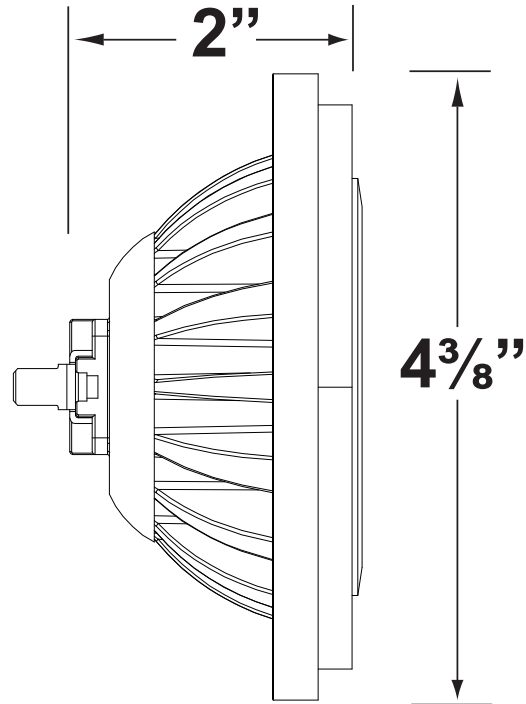

PAR36 LED ECONOMY LAMPS SPECIFICATION SHEET

PRODUCT # : L-ED36-6WEC-FL

LED Lamp Specifications:

Housing: Aluminum
Lens: PC Plastic
Rated Hours: 50,000
Ambient Temperature: -13° F to 140° F
Effective Wattage: 6W
Lumen Output: 630LM
Halogen Equivalent: 35W Halogen
Beam Spreads: 38° (Flood)
CRI: >85, 8.4VA
IP Rating: 67
Color Temperature: 2700K (Warm White)
Operating Voltage: 9V-17V AC/DC
Feature: Dimmable
Certification: ETL
Warranty: Three (3) years

PRODUCT # : L-ED36-6WEC-FL-3K

LED Lamp Specifications:

Housing: Aluminum
Lens: PC Plastic
Rated Hours: 50,000
Ambient Temperature: -13° F to 140° F
Effective Wattage: 6W
Lumen Output: 700LM
Halogen Equivalent: 35W Halogen
Beam Spreads: 38° (Flood)
CRI: 85, 8.89VA
IP Rating: 67
Color Temperature: 3000K (Cool White)
Operating Voltage: 9V-17V AC/DC
Feature: Dimmable
Certification: ETL
Warranty: Three (3) years