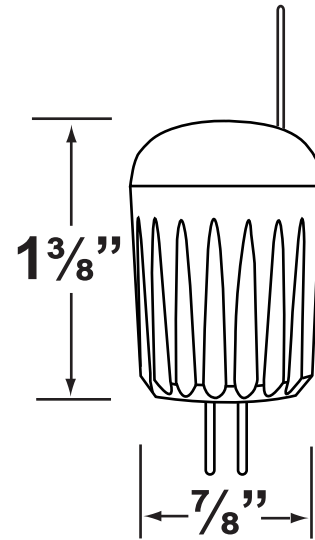

SPECIFICATION SHEET

PRODUCT # : L-EDT3-3W-CCT

Color Temperature Changing, Zoning, and Dimming

• Smart CCT Lamps

• Ceramic

Fixture Specifications:

Housing: White Ceramic
Antenna: External, 2.4 ghz
Lens: Polycarbonate Plastic
Socket: T3 Bi-Pin
Wattage: 0.5W - 3W
Lumen Output: 10LM - 250LM
LED Features: CCT Options: Presets: 2200K, 2700K, 3000K, 4000K, 5000K, 5700K
Dimming: With every color temperature
Scenes: Customizable scenes with up to 8 color temperatures.
Compatibility: Amazon's Alexa* and Google Home*
(*CX-BTG gateway required, see below)

Connection: Bluetooth Mesh Technology.
Range Extender (CX-BTE) is highly recommended, see below for details.
Halogen Equiv: 20 Watts
Beam Spread: 360°
Ambient Temp: -4°F to 149°F
Rated Hours: 25,000
CRI: >85, 2.43VA
IP Rating: IP65
Color Temp: 2200K-5700K
Operating Voltage: 9V-17V AC & DC
Warranty: Five (5) Years Warranty against manufacturer's defects.