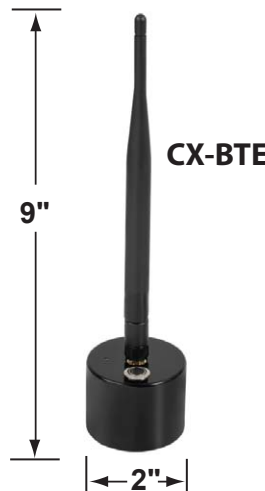

SMART ACCESSORIES

CX-BTE Bluetooth Range Extender
CX-BTG Wireless Bluetooth Mesh Gateway

Lumens per Color Temp

COLOR TEMPERATURE	LUMENS (LM)
2200K	225 LM
2700K	230 LM
3000K	235 LM
4000K	245 LM
5000K	250 LM
5700K	255 LM