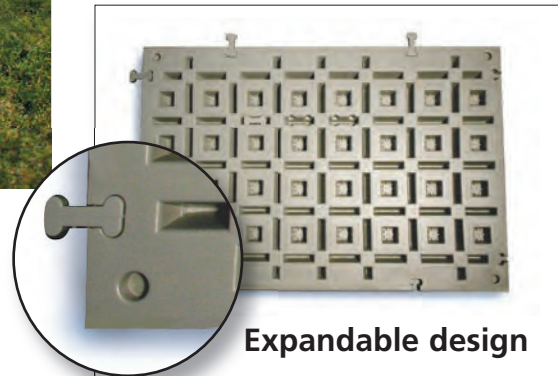

The Original Blow-Molded Spa Pad

Easy and quick installation, eliminates need to pour a concrete pad or build a wood deck, durable and strong, helps reduce heat loss under spa. Six pads cover 8ft. x 8ft. area.

Pad dimension – 32" x 48" x 2"

Sold in 3 pack - #SP3248-3

24 bulk pack - #SP3248-24

Expandable design