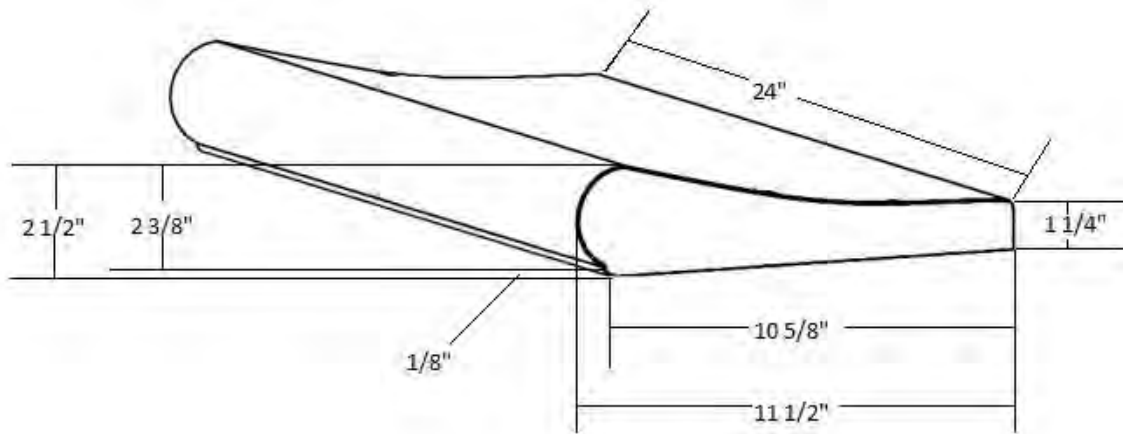

DFW COPING

Safety Grip Coping **Series 1SG0S, 1SG0J0**

One of the oldest and most used types of pool coping on the market and is becoming very popular in the residential remodeling business; replacing thinner natural rock or Brick style coping that is flaking away.