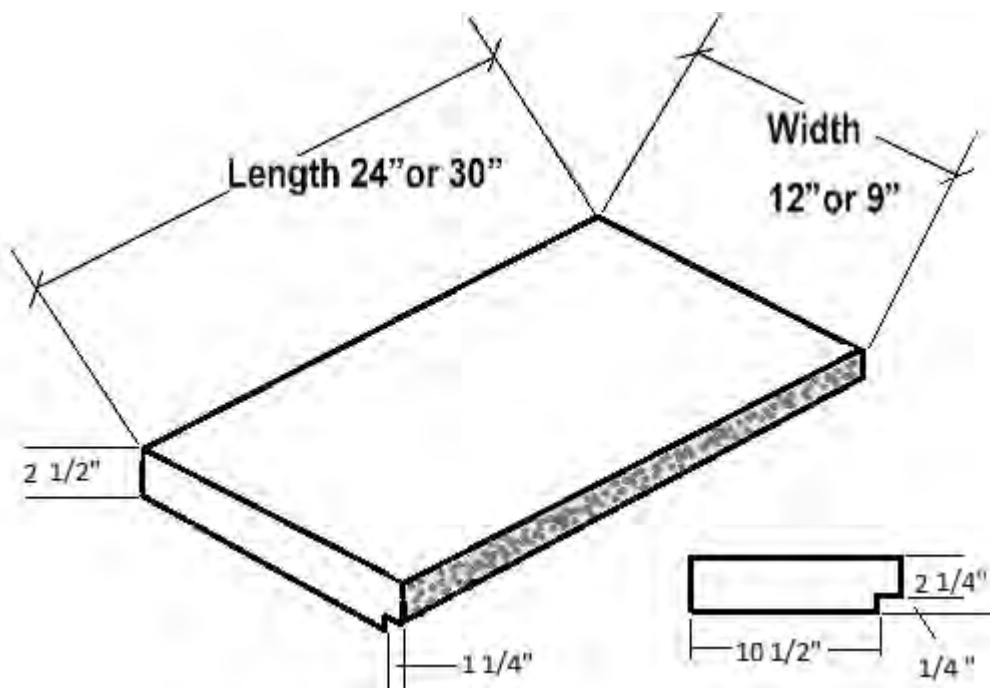

DFW COPING

Straight Rock Face Series 112RF, 19RF

Part #	Description	Color	Weight	Width "	Height "	Length "
112RF0STW	Rock Face Pool Coping	White	48 lbs	12"	2 1/8"	24"
112RF0STT	Rock Face Pool Coping	Tan	48 lbs	12"	2 1/8"	24"
112RF0STA	Rock Face Pool Coping	Adobe	48 lbs	12"	2 1/8"	24"
112RF0STG	Rock Face Pool Coping	Light Gray	48 lbs	12"	2 1/8"	24"
112RF0STB	Rock Face Pool Coping	Dark Gray	48 lbs	12"	2 1/8"	24"
112RF0STL	Rock Face Pool Coping	Latte	48 lbs	12"	2 1/8"	24"
112RF0STS	Rock Face Pool Coping	Special Order	48 lbs	12"	2 1/8"	24"
19RF0STW	Rock Face Pool Coping	White	35 lbs	9"	2 1/8"	24"
19RF0STT	Rock Face Pool Coping	Tan	35 lbs	9"	2 1/8"	24"
19RF0STA	Rock Face Pool Coping	Adobe	35 lbs	9"	2 1/8"	24"
19RF0STG	Rock Face Pool Coping	Light Gray	35 lbs	9"	2 1/8"	24"
19RF0STB	Rock Face Pool Coping	Dark Gray	35 lbs	9"	2 1/8"	24"
19RF0STL	Rock Face Pool Coping	Latte	35 lbs	9"	2 1/8"	24"
19RF0STS	Rock Face Pool Coping	Special Order	35 lbs	9"	2 1/8"	24"