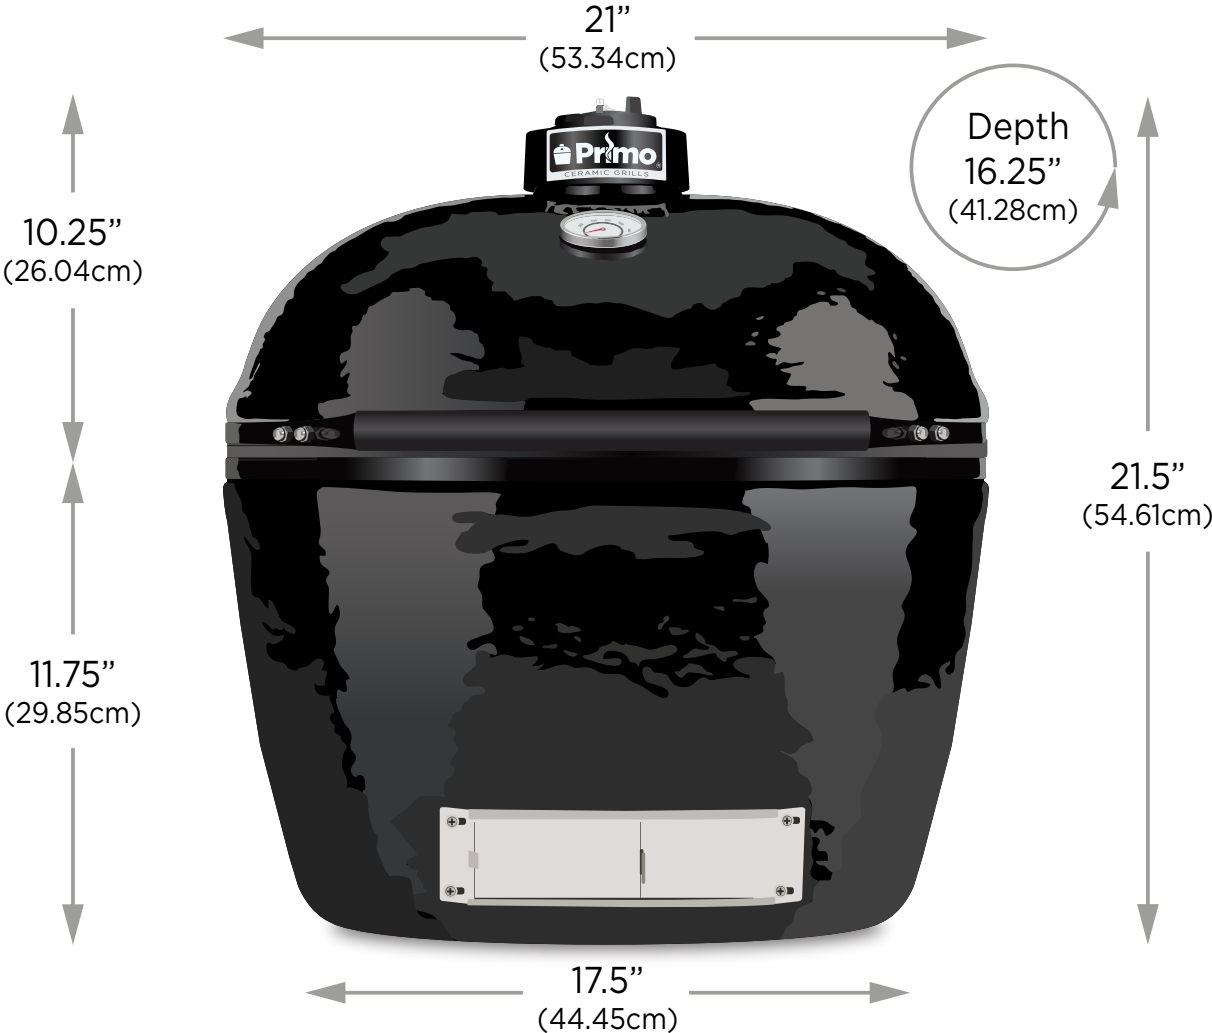

Primo Oval JR 200 Dimensions

10" (25.4cm) of clearance is required behind the grill to open properly.
A minimum of 2" (5.08cm) of clearance is required around the exterior surface of the grill.