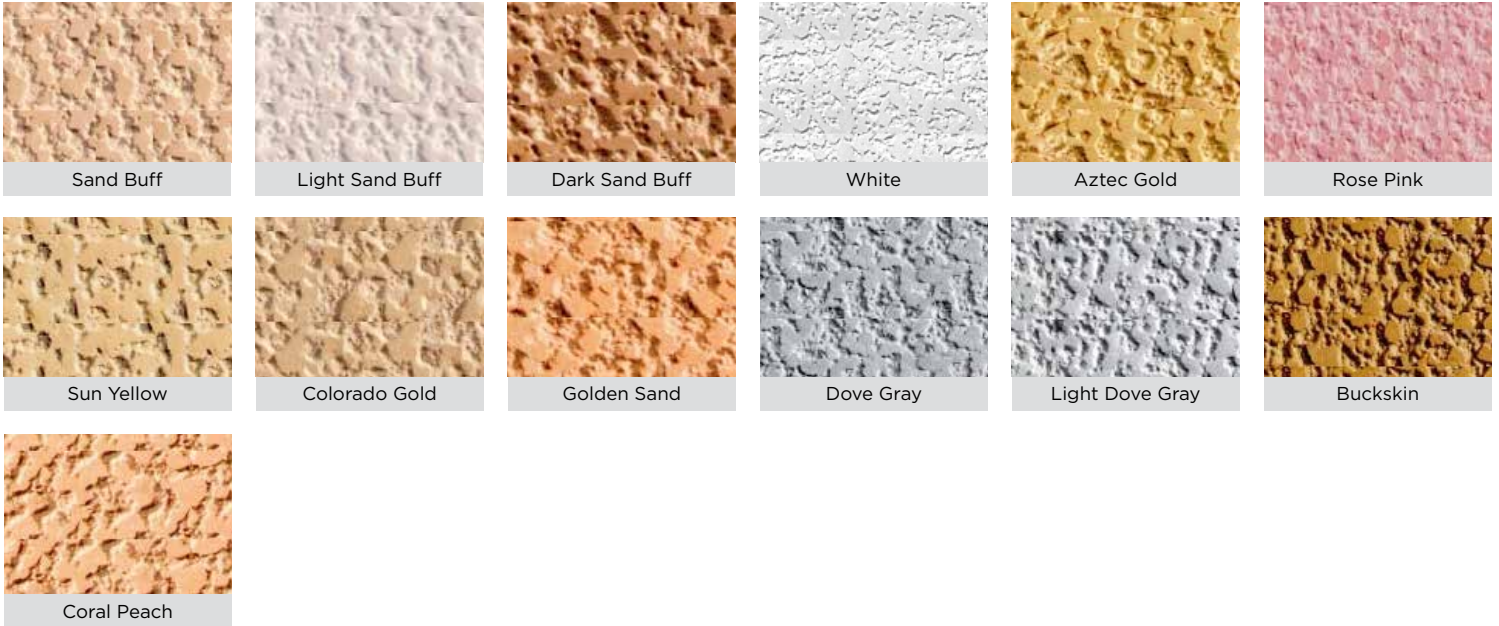

E-Z Patch® 2 Pool Deck Repair makes keeping your pool deck in top shape easy. Repair pool deck surfaces like Kooldeck®, simulated flagstone, simulated tile, simulated brick, etc., and more like a pro. E-Z Patch® 2 Pool Deck Repair is available in 24 different colors. The (S) Sand Buff color is most commonly used.

This product contains special acrylic modified materials with pozzolans (siliceous volcanic ash). Liquid Acrylic Bonder is included inside of kit.

Below are our E-Z Patch® 2 Pool Deck Repair color options. All of our cement repair colors may be adjusted using any cement dye. Available in all sizes. Wet existing surface to compare to pictures.

Available in these Sizes:
1 lb. 3 lb. 10 lb. 50 lb.

Coverage @1/4":
1 sq.ft. 4 sq.ft. 13 sq.ft. 65 sq.ft.

Stegmeier® Colors (Wet Pictures)

Mortex® Colors (Wet Pictures)