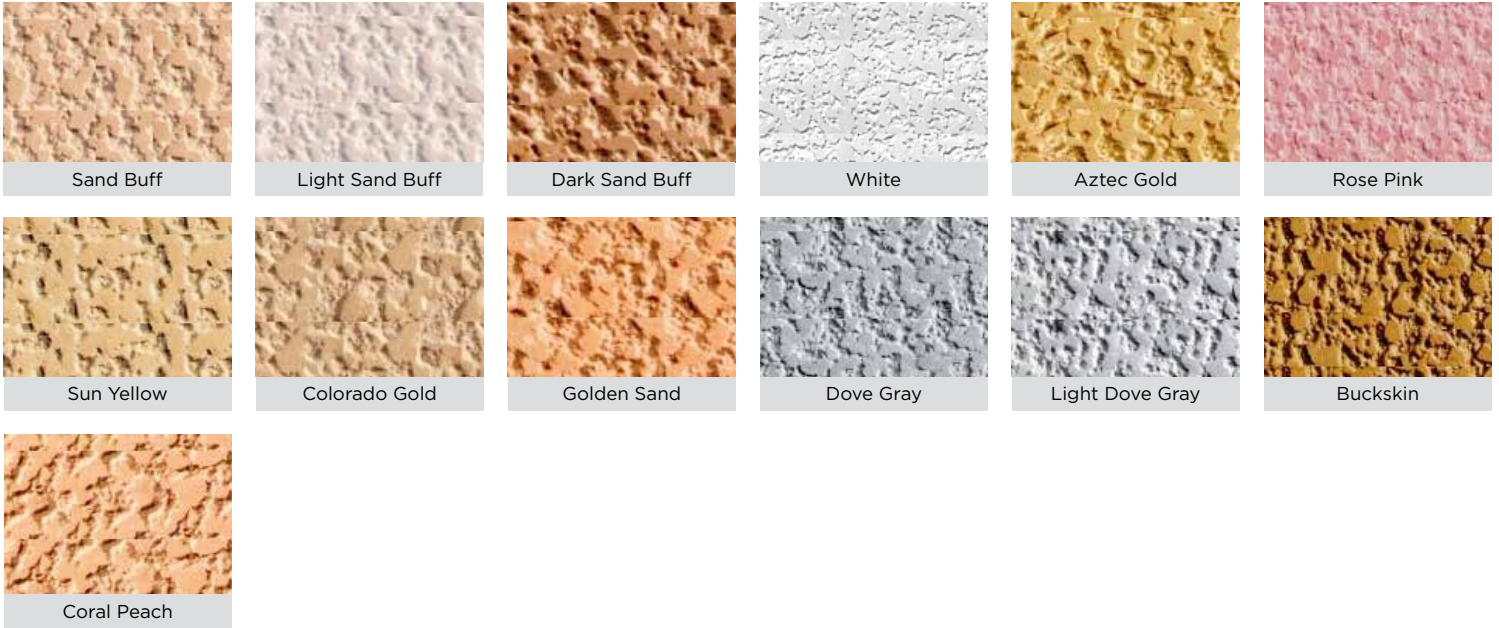

E-Z Patch® 2 Pool Deck Repair makes keeping your pool deck in top shape easy. Repair pool deck surfaces like Kooldeck®, simulated flagstone, simulated tile, simulated brick, etc., and more like a pro. E-Z Patch® 2 Pool Deck Repair is available in 24 different colors. The (S) Sand Buff color is most commonly used.

This product contains special acrylic modified materials with pozzolans (siliceous volcanic ash). Liquid Acrylic Bonder is included inside of kit.

Below are our E-Z Patch® 2 Pool Deck Repair color options. All of our cement repair colors may be adjusted using any cement dye. Available in all sizes. Wet existing surface to compare to pictures.

Available in these Sizes:
1 lb. 3 lb. 10 lb. 50 lb.

Coverage @1/4":
1 sq.ft. 4 sq.ft. 13 sq.ft. 65 sq.ft.

Stegmeier® Colors (Wet Pictures)

Mortex® Colors (Wet Pictures)