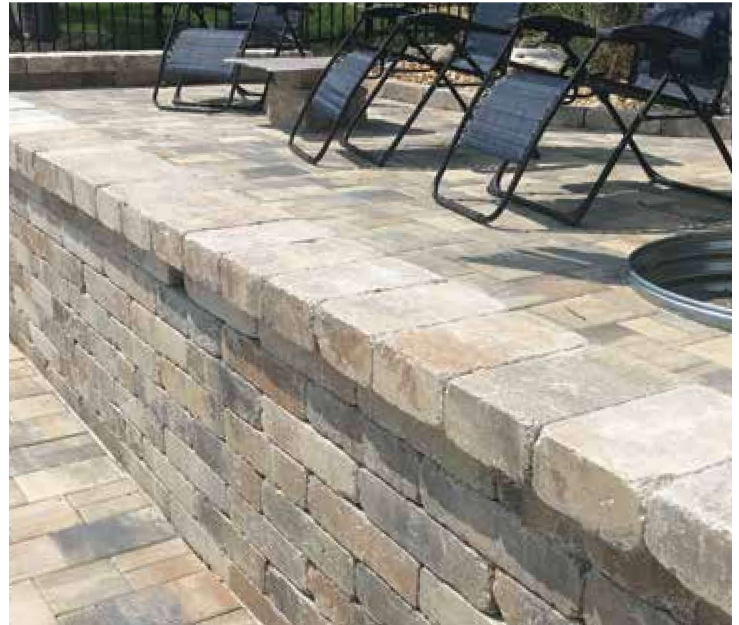

GREAT FOR SMALLER WALLS, COLUMNS & FIRE PITS

Munich Wall offers an easy, cost-effective solution for smaller walls and columns. Product can be dry stacked or mortar set.

MUNICH® WALL
8" deep x 12" long x 4" thick
Weight: 25 lbs

FIRE PIT BRICK
8" deep x 10" - 7" wide x 4" thick
Weight: 15 lbs

Munich Wall in Cream / Beige / Charcoal

Fire Pit Brick in Gray / Charcoal

FEATURES

PERFECT FOR:

- Small gravity walls & columns
- Outdoor living elements; mailboxes, fire pits, seating walls, planters, raised gardens, and more...

DESIGN FEATURES

- Two different sized shapes for a variety of applications
- Units are tumbled to create a natural, antiqued finish
- Many color options available