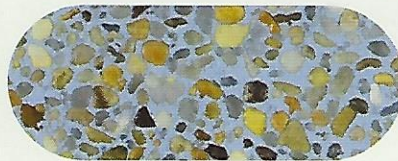

SEAFOAM

MOSAIC

SAND BAR

NASSAU

GRANITE

Actual finishes may vary slightly from the printing process of the actual sample.

*Manufacturers of Quality Plaster & Pool Finishes*

(561) 487-1301 • (800) 334-5134 • [www.floridastucco.com](http://www.floridastucco.com)

## Wake up to its Elegant Beauty

*Our select natural pebbles used for Pearl and Petite Pearl Finishes add elegance to any pool. They will retain their luster for years to come.*

### *Pearl Series:*

TAHOE BLUE

FLORIDA PEARL

SHORELINE

SILVER PEARL

BAY PEARL

KAHENA

Actual finishes may vary slightly from the printing process of the actual sample.