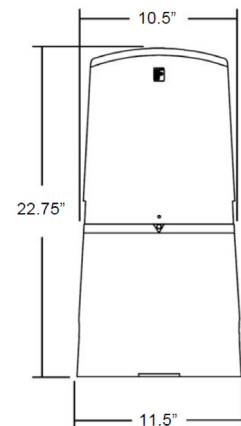

S.R.Smith, LLC
800.824.4387
srsmith.com