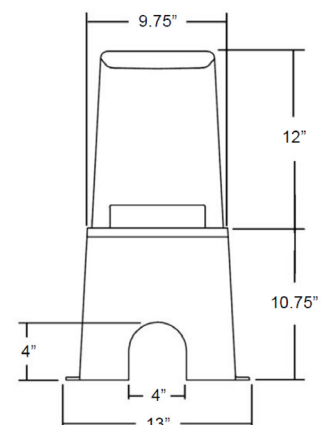

S.R.Smith, LLC
800.824.4387
srsmith.com