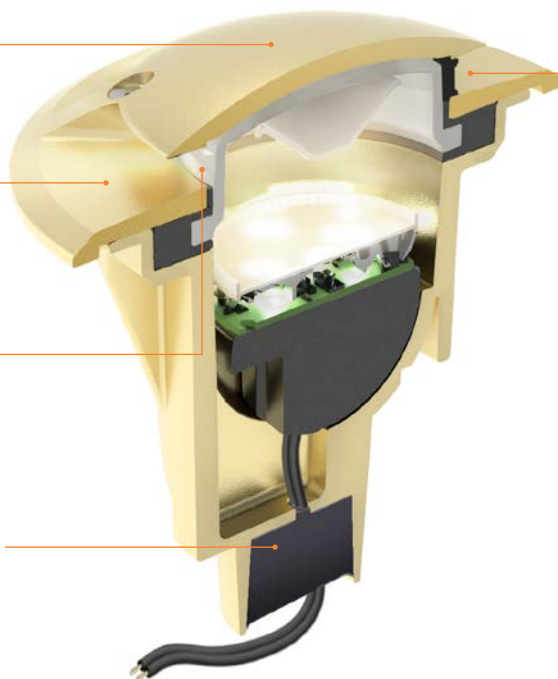

## TN-60 *In-Grade*

A durable, solid brass fixture with built-in water protection that delivers precise, adjustable illumination for high-traffic hardscape areas.

### Faceplate Options

Ring (RG)

Grill (GR)

Cowling (CW)

**Unmatched Durability:**  
Solid brass construction

**Drive-Over-Rated:**  
Stable, level installs with  
Concrete Pour Kit

**Precise Adjustments:**  
0° to 15° gimbal aiming

## TG-60 *Ground Wash*

A versatile ground wash with customizable 90° to 360° output for durable, waterproof lighting in residential and commercial spaces.

**Unmatched Durability:**  
Solid brass construction

**Drive-Over-Rated:**  
Stable, level installs with  
Concrete Pour Kit

**Frosted Lens:**  
For soft and uniform  
lighting distribution

**Superior Water Protection:**  
IP66/67 rated and IP68  
submersion tested