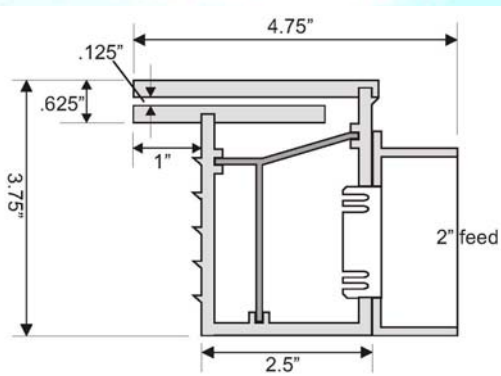

Aqua Wave 9

Aqua Wave SSR

Aqua Wave Part # GA04_ _ _ _

Aqua Wave SSR Part # GA05_ _ _ _

CLEAR ARC OF WATER
RATE: 2 G.P.M. PER INCH MIN.

48 STREAMS PER LIN. FT.
SINGLE ROW ARC OF WATER
RATE: 1 G.P.M. PER INCH

Standard Aqua Wave Sizes
1', 1.5", 2', 3', 4'

Standard Aqua Wave SSR Sizes
1', 1.5", 2', 3', 4', 5', 6', 7', 8'

Standard Unit Dimensions

Standard Nozzle Sizes 1", 6", 9", 12"

Stock Color: White
Other colors: Tan, Gray,