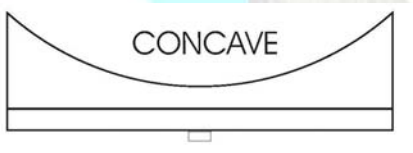

Aqua Wave Part # GA04_ _ _ _

Aqua Wave SSR Part # GA05_ _ _ _

CLEAR ARC OF WATER
RATE: 2 G.P.M. PER INCH MIN.

48 STREAMS PER LIN. FT.
SINGLE ROW ARC OF WATER
RATE: 1 G.P.M. PER INCH

Standard Unit Dimensions

Standard Nozzle Sizes 1", 6", 9", 12"

Stock Color: White
Other colors: Tan, Gray,

Custom Sizes & Shapes are Unlimited. Contact GAWC for Details.

Mailing Address:
P.O. Box 5375 Spring Hill, FL 34611
Shipping address:
18755 Sakera Road
Hudson, FL 34667

Toll Free 888-683-0042
Toll Free Fax 877-683-3442
Email sales@gawcinc.com
www.gawcinc.com