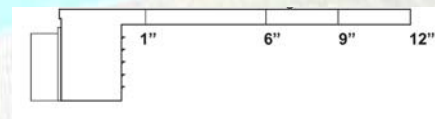

Aqua Wave 9

Aqua Wave SSR

Aqua Wave Part # GA04_ _ _ _

Aqua Wave SSR Part # GA05_ _ _ _

CLEAR ARC OF WATER
RATE: 2 G.P.M. PER INCH MIN.

48 STREAMS PER LIN. FT.
SINGLE ROW ARC OF WATER
RATE: 1 G.P.M. PER INCH

Standard Aqua Wave Sizes
1', 1.5", 2', 3', 4'

Standard Aqua Wave SSR Sizes
1', 1.5", 2', 3', 4', 5', 6', 7', 8'

Standard Unit Dimensions

Standard Nozzle Sizes 1", 6", 9", 12"

Stock Color: White
Other colors: Tan, Gray,