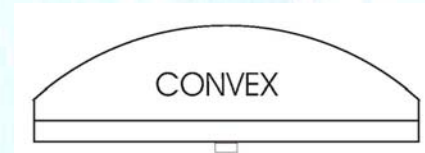

Aqua Wave Part # GA04_ _ _ _

Aqua Wave SSR Part # GA05_ _ _ _

CLEAR ARC OF WATER
RATE: 2 G.P.M. PER INCH MIN.

48 STREAMS PER LIN. FT.
SINGLE ROW ARC OF WATER
RATE: 1 G.P.M. PER INCH

Standard Unit Dimensions

Standard Nozzle Sizes 1", 6", 9", 12"

Stock Color: White
Other colors: Tan, Gray,

Custom Sizes & Shapes are Unlimited. Contact GAWC for Details.

Mailing Address:
P.O. Box 5375 Spring Hill, FL 34611
Shipping address:
18755 Sakera Road
Hudson, FL 34667

Toll Free 888-683-0042
Toll Free Fax 877-683-3442
Email sales@gawcinc.com
www.gawcinc.com