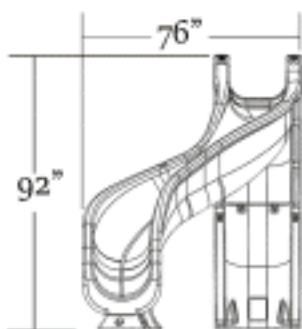

Deep S- Shaped Flume for a Fun & Safe Sliding

- Enclosed Plumbing for Clean Look
- Easy Assembly and Installation
- Intended for In-ground use on Residential Swimming Pools Only
- Accommodates Riders up to 275lbs/124kg

Adult supervision is required at all times when children are using the Rip Tide Slide.

23" Wide Flume

Granite Finish Options

Model No.	Description	Width	Length	Height
GPPSRT-GRAY-R	GRAY RIGHT	76"	148"	92"
GPPSRT-GRAY-L	GRAY LEFT			
GPPSRT-SAND-R	SANDSTONE RIGHT	193cm	376cm	233cm
GPPSRT-SAND-L	SANDSTONE LEFT			
GPPSRT-GRAY-R-LED	GRAY RIGHT W/LIGHT PKG	193cm	376cm	233cm
GPPSRT-GRAY-L-LED	GRAY LEFT W/LIGHT PKG			
GPPSRT-SAND-R-LED	SANDSTONE RIGHT W/LIGHT PKG	193cm	376cm	233cm
GPPSRT-SAND-L-LED	SANDSTONE LEFT W/LIGHT PKG			