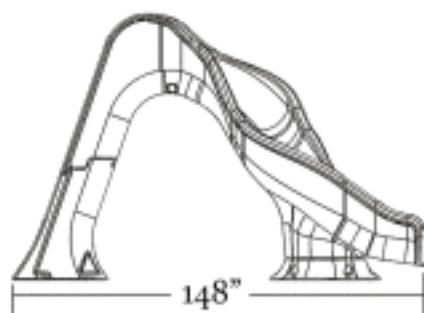

Deep S- Shaped Flume for a Fun & Safe Sliding

- Enclosed Plumbing for Clean Look
- Easy Assembly and Installation
- Intended for In-ground use on Residential Swimming Pools Only
- Accommodates Riders up to 275lbs/124kg

Adult supervision is required at all times when children are using the Rip Tide Slide.

23" Wide Flume

Granite Finish Options

Model No.	Description	Width	Length	Height
GPPSRT-GRAY-R	GRAY RIGHT	76"	148"	92"
GPPSRT-GRAY-L	GRAY LEFT			
GPPSRT-SAND-R	SANDSTONE RIGHT	193cm	376cm	233cm
GPPSRT-SAND-L	SANDSTONE LEFT			
GPPSRT-GRAY-R-LED	GRAY RIGHT W/LIGHT PKG	193cm	376cm	233cm
GPPSRT-GRAY-L-LED	GRAY LEFT W/LIGHT PKG			
GPPSRT-SAND-R-LED	SANDSTONE RIGHT W/LIGHT PKG	193cm	376cm	233cm
GPPSRT-SAND-L-LED	SANDSTONE LEFT W/LIGHT PKG			