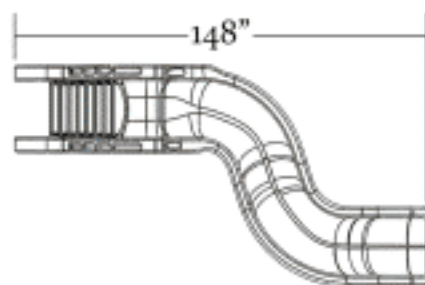

Rip TideTM

Ride the Tide on this SUPER Slide!

Dual Molded Handrails for a Safe Ascend Up the Slide

Maximum Water Delivery System to Increase your Ride Experience

Enclosed Ladder to Maximize Safety for Riders

Deep S- Shaped Flume for a Fun & Safe Sliding

- Enclosed Plumbing for Clean Look
- Easy Assembly and Installation
- Intended for In-ground use on Residential Swimming Pools Only
- Accommodates Riders up to 275lbs/124kg

Adult supervision is required at all times when children are using the Rip Tide Slide.

23" Wide Flume

Granite Finish Options

Model No.	Description	Width	Length	Height
GPPSRT-GRAY-R	GRAY RIGHT	76"	148"	92"
GPPSRT-GRAY-L	GRAY LEFT			
GPPSRT-SAND-R	SANDSTONE RIGHT	193cm	376cm	233cm
GPPSRT-SAND-L	SANDSTONE LEFT			
GPPSRT-GRAY-R-LED	GRAY RIGHT W/LIGHT PKG	193cm	376cm	233cm
GPPSRT-GRAY-L-LED	GRAY LEFT W/LIGHT PKG			
GPPSRT-SAND-R-LED	SANDSTONE RIGHT W/LIGHT PKG	193cm	376cm	233cm
GPPSRT-SAND-L-LED	SANDSTONE LEFT W/LIGHT PKG			