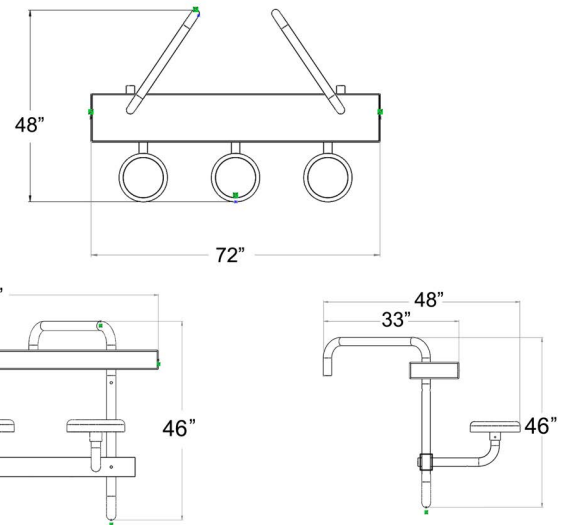

3 SEAT SWIM-UP BAR™

- 304 stainless steel construction with powder coat finish
- Salt water friendly
- Adjustable seat heights
- Easily bolts together
- Can be placed in new or existing anchors
- Available in two color options

Frame Color Options

Silver Vein

Copper Vein

PART NUMBER	DESCRIPTION
GPPOTE-3ST-SV	3 Seat Swim-Up Bar Silver Vein Frame - Granite Grey Top
GPPOTE-3ST-CV	3 Seat Swim-Up Bar Copper Vein Frame - Granite Sand Top
GPPOTE-A4C20	4" Double Socket Anchor on 20" Channel