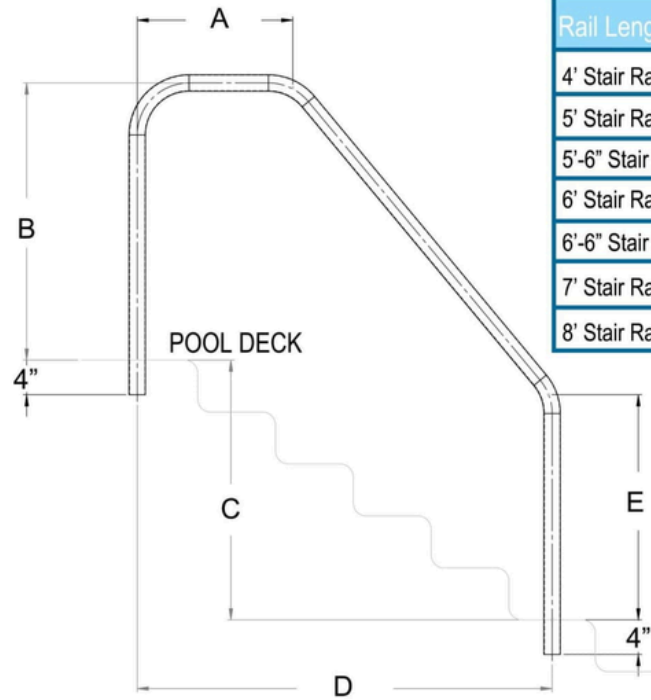

"Global Pool Products is committed to engineering and manufacturing world class products in the pool industry"

3 Bend Stair Rail – Technical Spec Sheet

Rail Length	A	B	C	D	E
4' Stair Rail	18"	32"	26"	48"	26"
5' Stair Rail	18"	32"	36"	60"	26"
5'-6" Stair Rail	18"	32"	32"	66"	29"
6' Stair Rail	18"	32"	46"	72"	26"
6'-6" Stair Rail	35"	34"	32"	78"	29"
7' Stair Rail	40"	30"	36"	84"	29"
8' Stair Rail	53"	34"	30"	96"	33"

Global Pool Products
684 N. Port Crescent, Suite C
Bad Axe, MI 48413
P: 989-269-5900 TF: 866-712-0606
Fax: 989-269-5902

The information contained in this document is proprietary and confidential to Global Pool Products and not to be reproduced without written consent from Global Pool Products