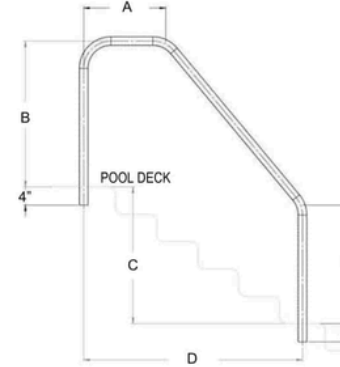

CLASSIC 3 BEND 4' STAIR RAIL

Part Number	Description
GPP-RL-C49-3BNSDR5-SS	CLASSIC 3 BEND STAIR RAIL POLISHED 4' - .049" WALL
GPP-RL-C65-3BNSDR5-CV	CLASSIC 3 BEND STAIR RAIL COPPER VEIN 4' - .065" WALL
GPP-RL-C65-3BNSDR5-SV	CLASSIC 3 BEND STAIR RAIL SILVER VEIN 4' - .065" WALL
GPP-RL-C65-3BNSDR5-SS	CLASSIC 3 BEND STAIR RAIL POLISHED 4' - .065" WALL
GPP-RL-C65-3BNSDR5-WH	CLASSIC 3 BEND STAIR RAIL WHITE 4' - WHITE .065" WALL

CLASSIC 3 BEND 5' STAIR RAIL

(To Order a 5'6" STAIR RAIL Replace *-3BNSDR5* with *-3BNSDR56*)

Part Number	Description
GPP-RL-C49-3BNSDR5-SS	CLASSIC 3 BEND STAIR RAIL POLISHED 5' - .049" WALL
GPP-RL-C65-3BNSDR5-CV	CLASSIC 3 BEND STAIR RAIL COPPER VEIN 5' - .065" WALL
GPP-RL-C65-3BNSDR5-SV	CLASSIC 3 BEND STAIR RAIL SILVER VEIN 5' - .065" WALL
GPP-RL-C65-3BNSDR5-SS	CLASSIC 3 BEND STAIR RAIL POLISHED 5' - .065" WALL
GPP-RL-C65-3BNSDR5-WH	CLASSIC 3 BEND STAIR RAIL WHITE 5' - WHITE .065" WALL

CLASSIC 3 BEND 7' STAIR RAIL

Part Number	Description
GPP-RL-C49-3BNSDR7-SS	CLASSIC 3 BEND STAIR RAIL POLISHED 7' - .049" WALL
GPP-RL-C65-3BNSDR7-CV	CLASSIC 3 BEND STAIR RAIL COPPER VEIN 7' - .065" WALL
GPP-RL-C65-3BNSDR7-SV	CLASSIC 3 BEND STAIR RAIL SILVER VEIN 7' - .065" WALL
GPP-RL-C65-3BNSDR7-SS	CLASSIC 3 BEND STAIR RAIL POLISHED 7' - .065" WALL
GPP-RL-C65-3BNSDR7-WH	CLASSIC 3 BEND STAIR RAIL WHITE 7' - WHITE .065" WALL

CLASSIC 3 BEND 6' STAIR RAIL

(To Order a 6'6" STAIR RAIL Replace *-3BNSDR6* with *-3BNSDR65*)

Part Number	Description
GPP-RL-C49-3BNSDR6-SS	CLASSIC 3 BEND STAIR RAIL POLISHED 6' - .049" WALL
GPP-RL-C65-3BNSDR6-CV	CLASSIC 3 BEND STAIR RAIL COPPER VEIN 6' - .065" WALL
GPP-RL-C65-3BNSDR6-SV	CLASSIC 3 BEND STAIR RAIL SILVER VEIN 6' - .065" WALL
GPP-RL-C65-3BNSDR6-SS	CLASSIC 3 BEND STAIR RAIL POLISHED 6' - .065" WALL
GPP-RL-C65-3BNSDR6-WH	CLASSIC 3 BEND STAIR RAIL WHITE 6' - WHITE .065" WALL

CLASSIC 3 BEND 8' STAIR RAIL

Part Number	Description
GPP-RL-C49-3BNSDR8-SS	CLASSIC 3 BEND STAIR RAIL POLISHED 8' - .049" WALL
GPP-RL-C65-3BNSDR8-CV	CLASSIC 3 BEND STAIR RAIL COPPER VEIN 8' - .065" WALL
GPP-RL-C65-3BNSDR8-SV	CLASSIC 3 BEND STAIR RAIL SILVER VEIN 8' - .065" WALL
GPP-RL-C65-3BNSDR8-SS	CLASSIC 3 BEND STAIR RAIL POLISHED 8' - .065" WALL
GPP-RL-C65-3BNSDR8-WH	CLASSIC 3 BEND STAIR RAIL WHITE 8' - WHITE .065" WALL