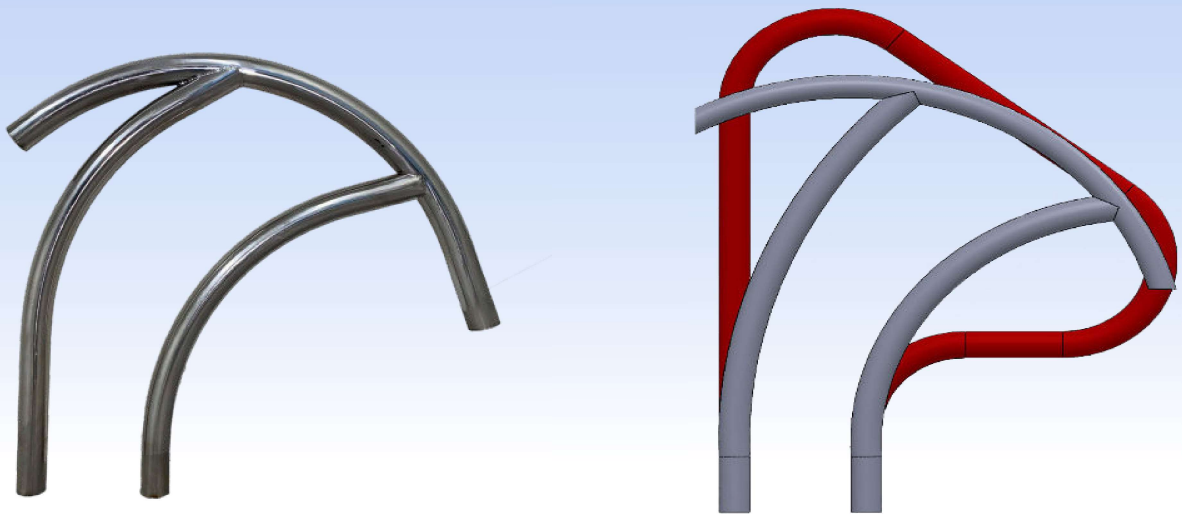

DIVING BOARDS

"Committed to engineering and manufacturing world class products in the pool industry"

Modern Hand Rail

Dimensions:

Length: 51" Width: 2" Height 36"

Modern Figure 4 Grab Rail

Dimensions:

Length: 33" Width: 2" Height 30"

Modern Stair Rail

Dimensions:

Length: 73" Width: 2" Height 85"

Modern Deck to Deck

Dimensions:

Length: 48" Width: 2" Height 30"

Modern Ladder

Tread Options

Rails & Ladders Standard Features

- 💧 304 Stainless Steel Construction
- 💧 Modern & Trendy Styles
- 💧 Constructed of 1.9" tubing and are offered with a .065" wall thickness
- 💧 Salt Water Friendly
- 💧 Can be upgraded to Marine Grade 316 Stainless Steel

Dimensions:

Length: 40" Width: 20" Height 59"

Ladder Frame & Rail Color Options

Dealer Info