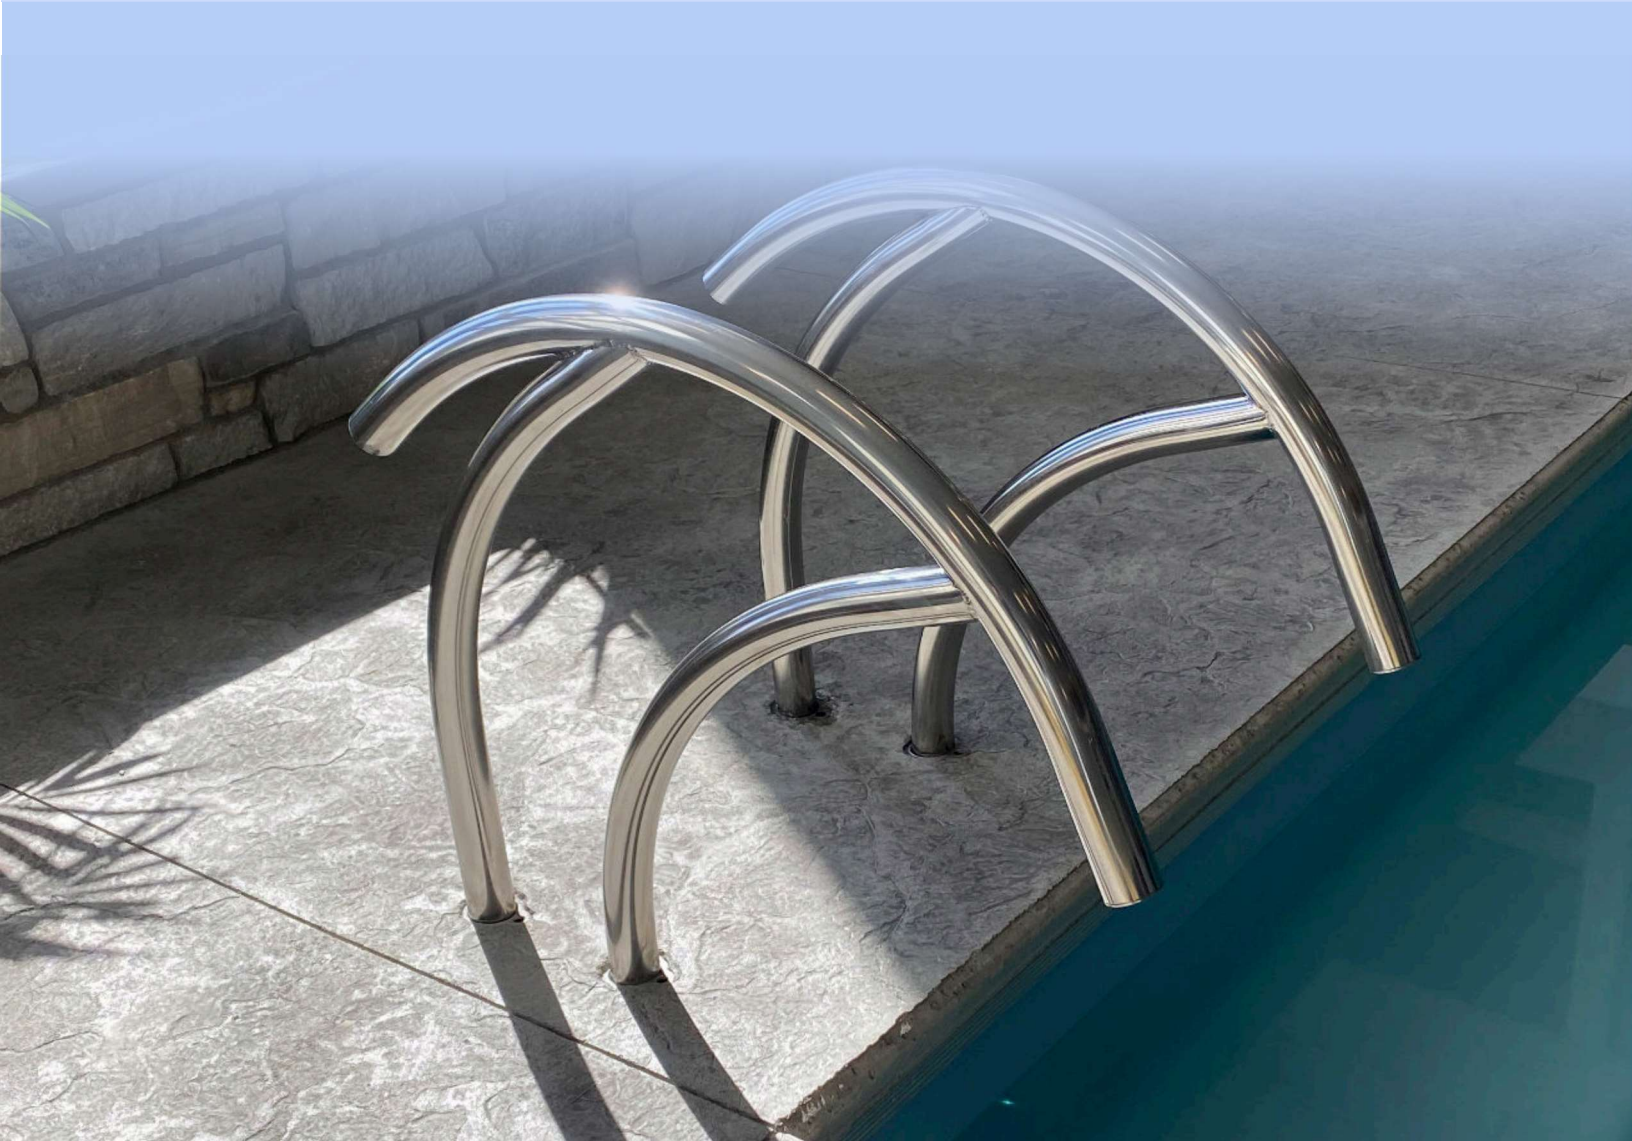

MODERN SERIES RAILS & LADDERS

www.global-poolproducts.com

1-866-712-0606