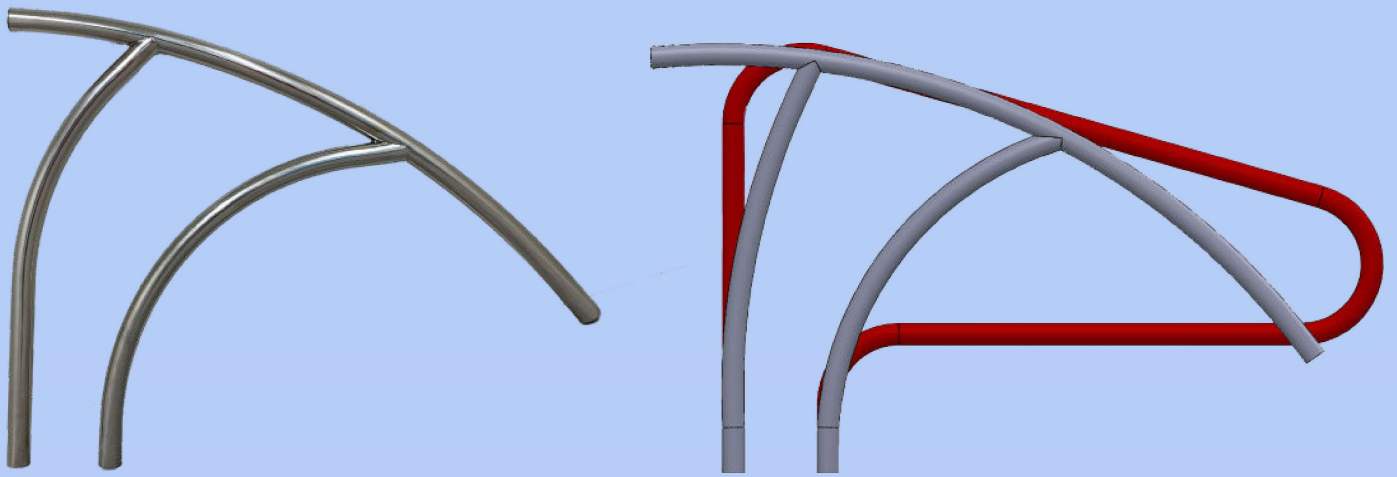

DIVING BOARDS

"Committed to engineering and manufacturing world class products in the pool industry"

Modern Hand Rail

Dimensions:

Length: 51" Width: 2" Height 36"

Modern Figure 4 Grab Rail

Dimensions:

Length: 33" Width: 2" Height 30"

Modern Stair Rail

Dimensions:

Length: 73" Width: 2" Height 85"

Modern Deck to Deck

Dimensions:

Length: 48" Width: 2" Height 30"

Modern Ladder

Tread Options

Rails & Ladders Standard Features

- 💧 304 Stainless Steel Construction
- 💧 Modern & Trendy Styles
- 💧 Constructed of 1.9" tubing and are offered with a .065" wall thickness
- 💧 Salt Water Friendly
- 💧 Can be upgraded to Marine Grade 316 Stainless Steel

Dimensions:

Length: 40" Width: 20" Height 59"

Ladder Frame & Rail Color Options

Dealer Info