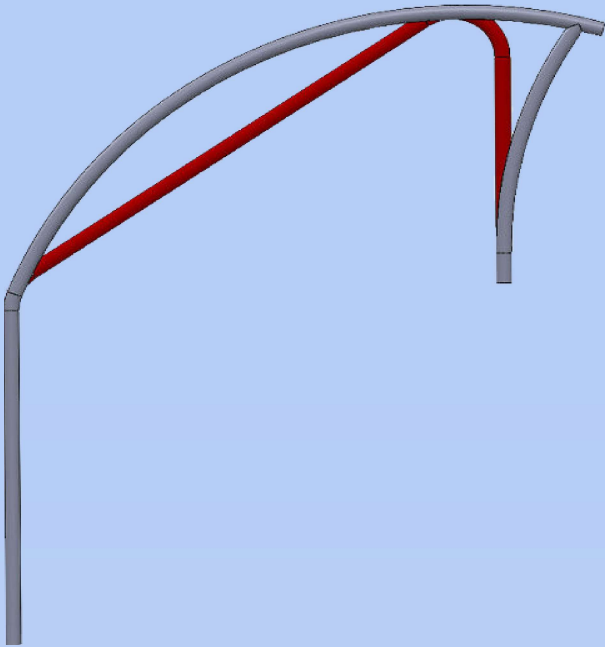

DIVING BOARDS

"Committed to engineering and manufacturing world class products in the pool industry"

Modern Hand Rail

Dimensions:

Length: 51" Width: 2" Height 36"

Modern Figure 4 Grab Rail

Dimensions:

Length: 33" Width: 2" Height 30"

Modern Stair Rail

Dimensions:

Length: 73" Width: 2" Height 85"

Modern Deck to Deck

Dimensions:

Length: 48" Width: 2" Height 30"

Modern Ladder

Tread Options

Rails & Ladders Standard Features

- 💧 304 Stainless Steel Construction
- 💧 Modern & Trendy Styles
- 💧 Constructed of 1.9" tubing and are offered with a .065" wall thickness
- 💧 Salt Water Friendly
- 💧 Can be upgraded to Marine Grade 316 Stainless Steel

Dimensions:

Length: 40" Width: 20" Height 59"

Ladder Frame & Rail Color Options

Dealer Info