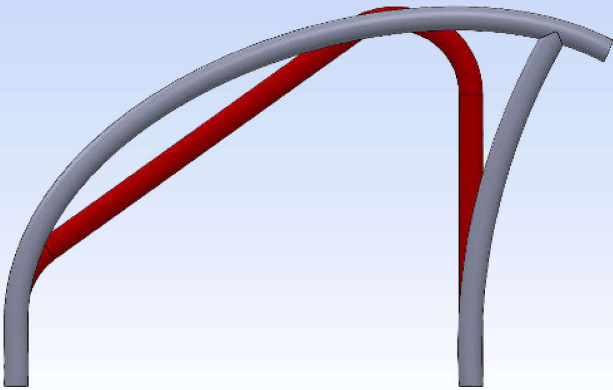

DIVING BOARDS

"Committed to engineering and manufacturing world class products in the pool industry"

Modern Hand Rail

Dimensions:

Length: 51" Width: 2" Height 36"

Modern Figure 4 Grab Rail

Dimensions:

Length: 33" Width: 2" Height 30"

Modern Stair Rail

Dimensions:

Length: 73" Width: 2" Height 85"

Modern Deck to Deck

Dimensions:

Length: 48" Width: 2" Height 30"

Modern Ladder

Tread Options

Rails & Ladders Standard Features

- 💧 304 Stainless Steel Construction
- 💧 Modern & Trendy Styles
- 💧 Constructed of 1.9" tubing and are offered with a .065" wall thickness
- 💧 Salt Water Friendly
- 💧 Can be upgraded to Marine Grade 316 Stainless Steel

Dimensions:

Length: 40" Width: 20" Height 59"

Ladder Frame & Rail Color Options

Dealer Info