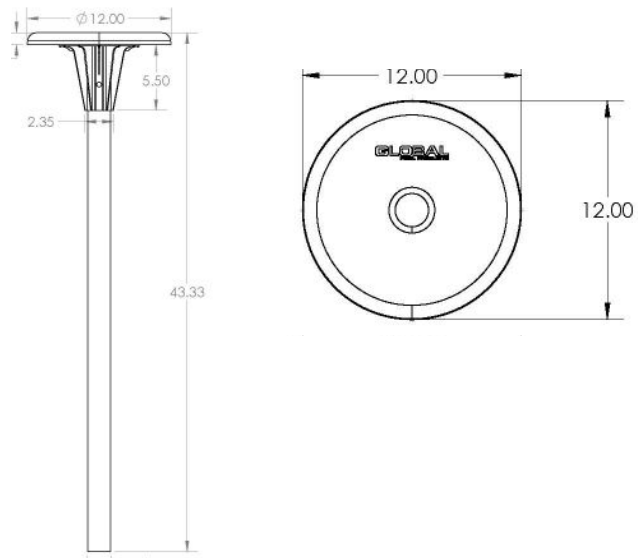

# 12" Pool Seat

- Lightweight, easy to move
- Mounts into pool floor
- Includes 42" marine grade stainless steel support pole (may be cut to custom length)
- Injection molded seat
- Salt water friendly

## Color Options

Granite Grey

Granite Sandstone

White

\*Actual colors may vary

PART NUMBER	DESCRIPTION
GPP-LF-TTSK-G	12" Pool Seat-Grey
GPP-LF-TTSK-S	12" Pool Seat-Sand
GPP-LF-TTSK-W	12" Pool Seat-White
GPP-LF-ANC-G	Gunite Anchor
GPP-LF-ANC-V	Vinyl Anchor

Anchor not included.