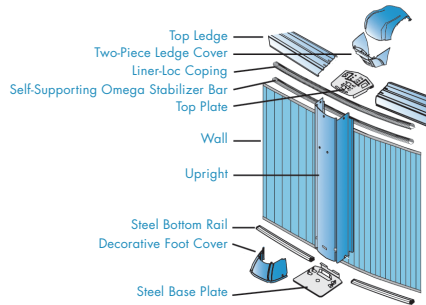

FRAME STRUCTURE