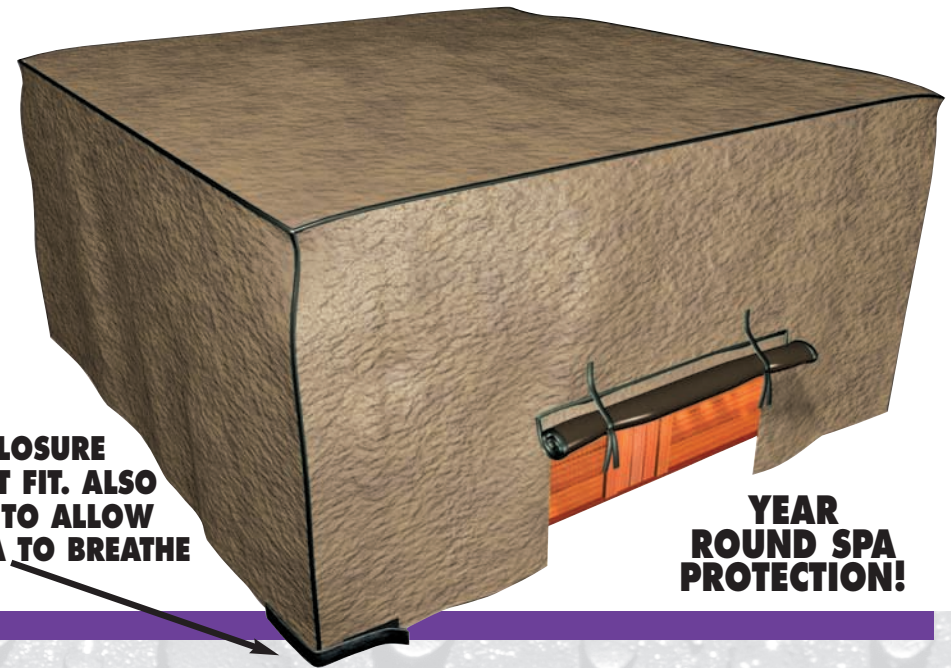

PROTECTA-SPA

OUTDOOR SPA PROTECTIVE COVER

AVOID COSTLY DAMAGE

SNOW & RAIN
DAMAGE TO
COVER & CABINET

ACID STAINS
FROM AUTUMN
LEAVES

SUN
BLEACHED
WOOD

WITH **PROTECTA-SPA**

VELCRO CLOSURE
FOR TIGHT FIT. ALSO
LOOSENS TO ALLOW
YOUR SPA TO BREATHE

YEAR
ROUND SPA
PROTECTION!

KEEP YOUR
SPA LOOKING
LIKE NEW!

- YEAR-ROUND SPA PROTECTION!
- PREVENT DAMAGE FROM FADING, TEARING, STAINING & CRACKING
- MADE OF GATOR HYDE... A TOUGH TRIPLE PLY WOVEN POLYETHYLENE
- TIGHT FITTING VELCRO CLOSURE
- FLAP ALLOWS YOUR SPA TO BREATHE